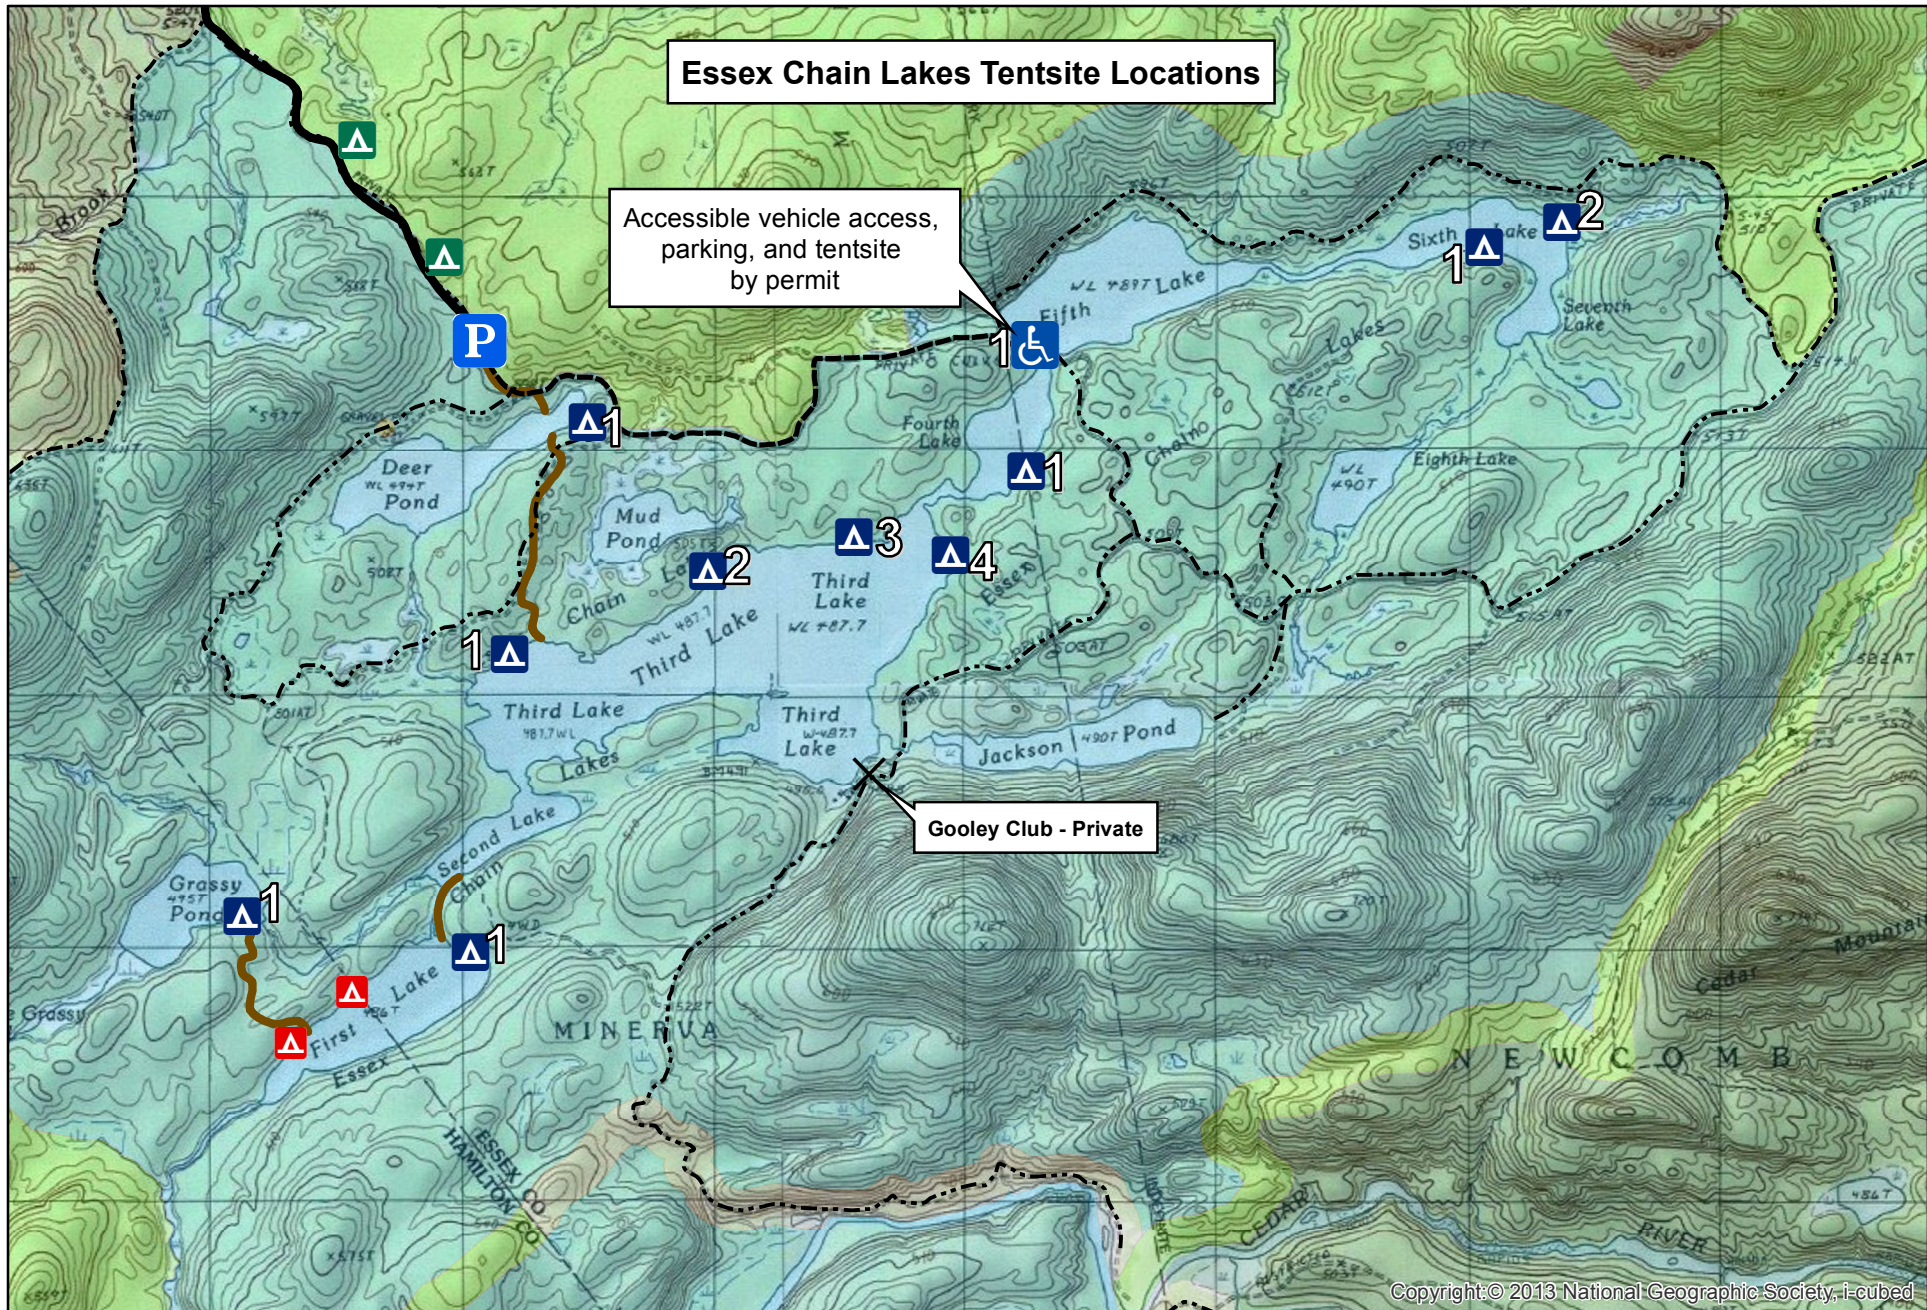

Essex Chain Lakes Tentsite Locations

Accessible vehicle access, parking, and tentsite by permit

Gooley Club - Private

Copyright © 2013 National Geographic Society, I-cubed

- Road
- Trail
- Canoe Carry
- Camping Permit Required
- Roadside Site - No Permit Required
- Floatplane Visitor Use Only