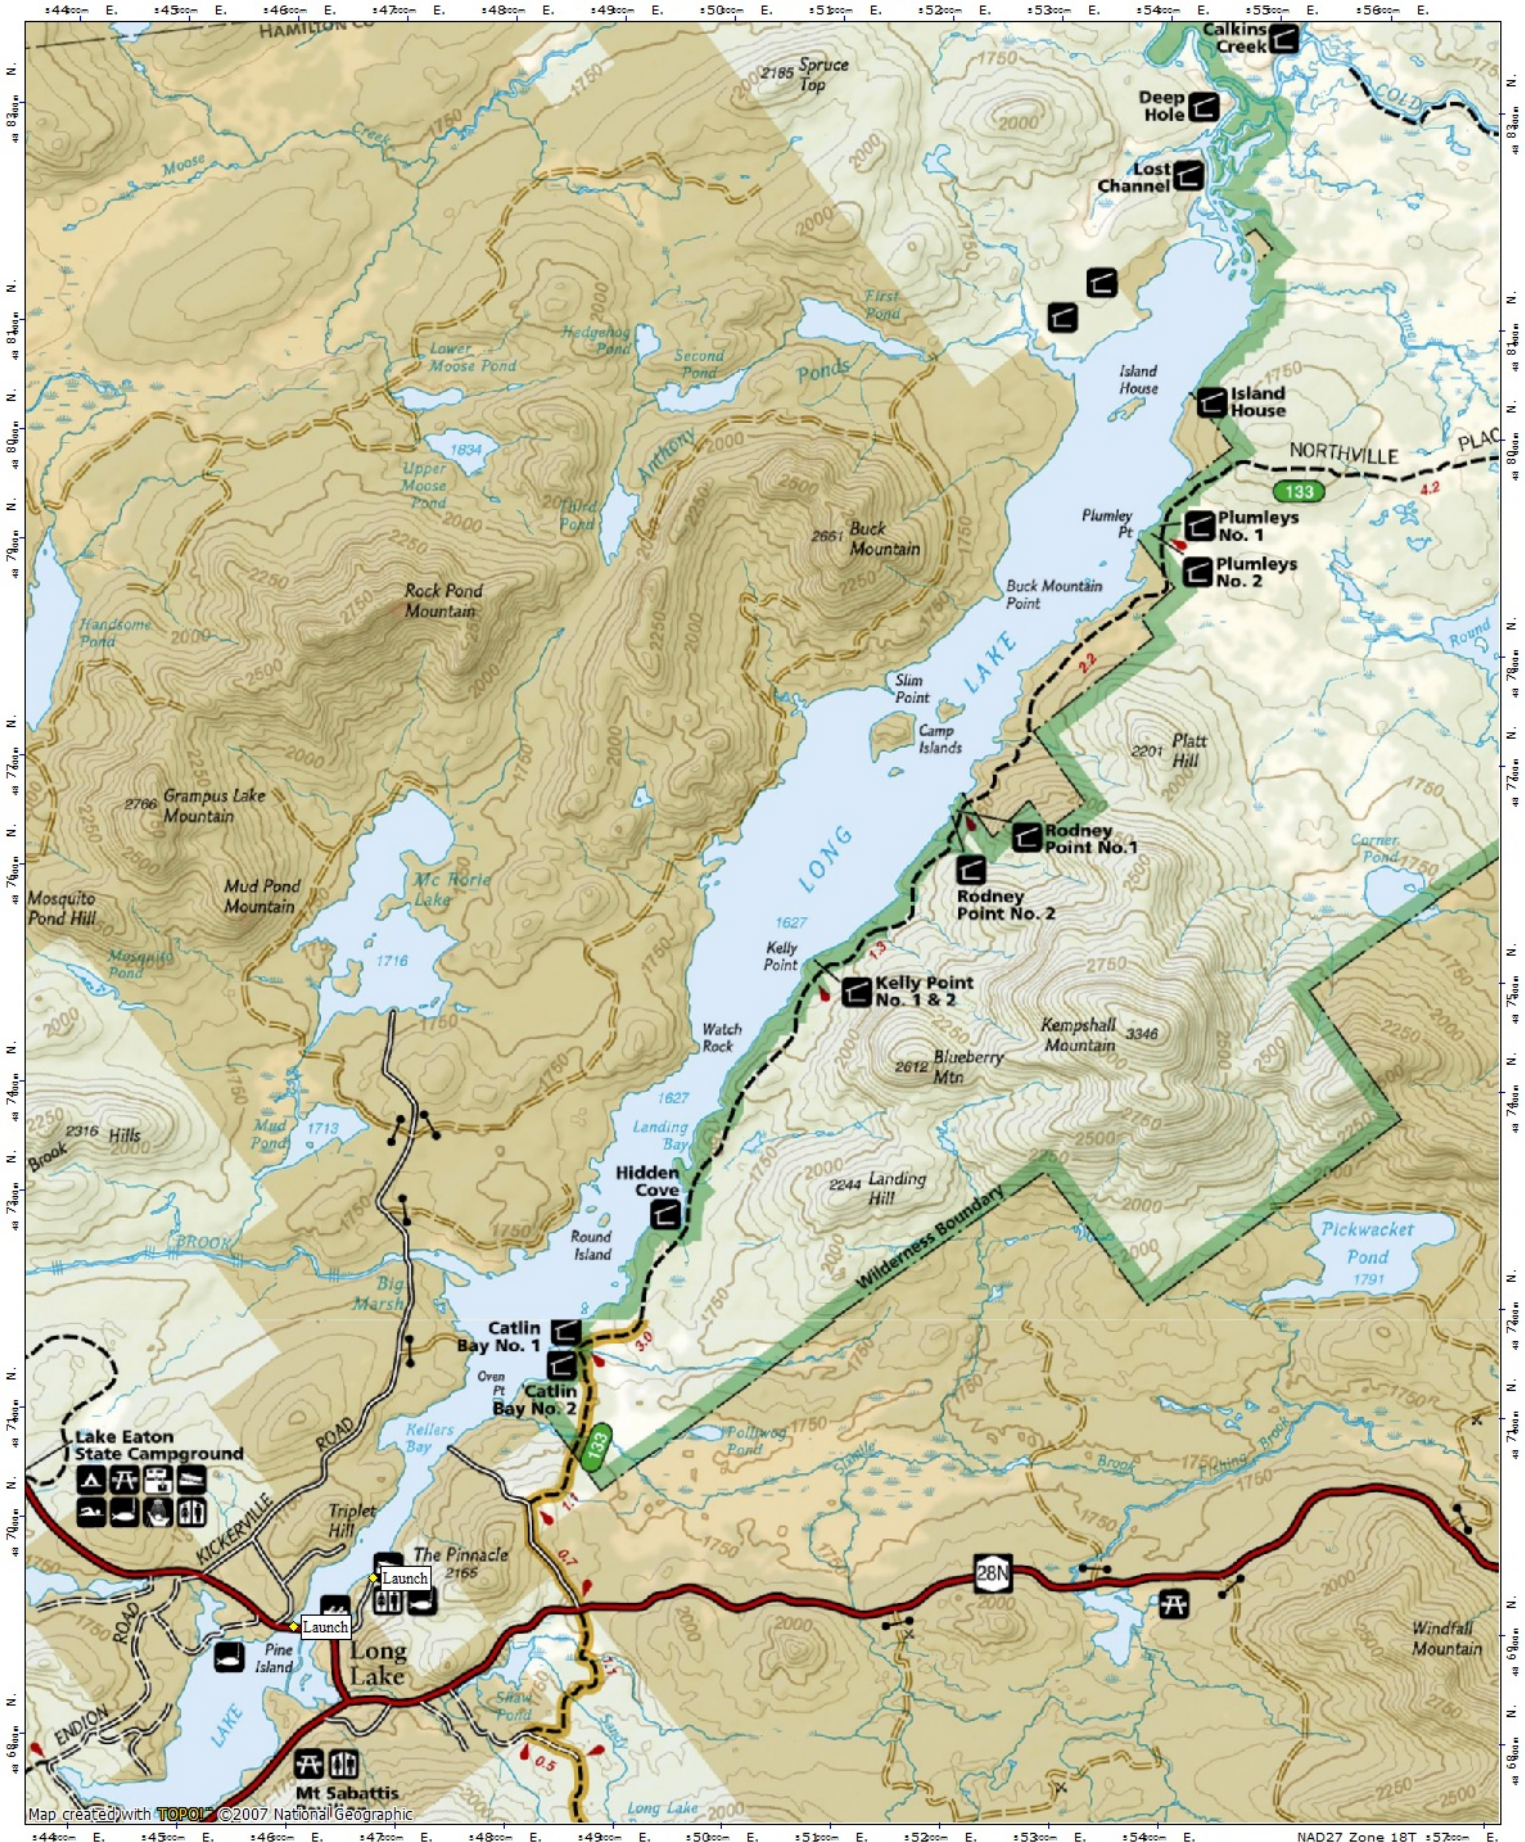

Map created with TOPO! ©2007 National Geographic

MN TN  
13 1/2°  
08/13/14

MN TN  
13 1/2°  
08/13/14