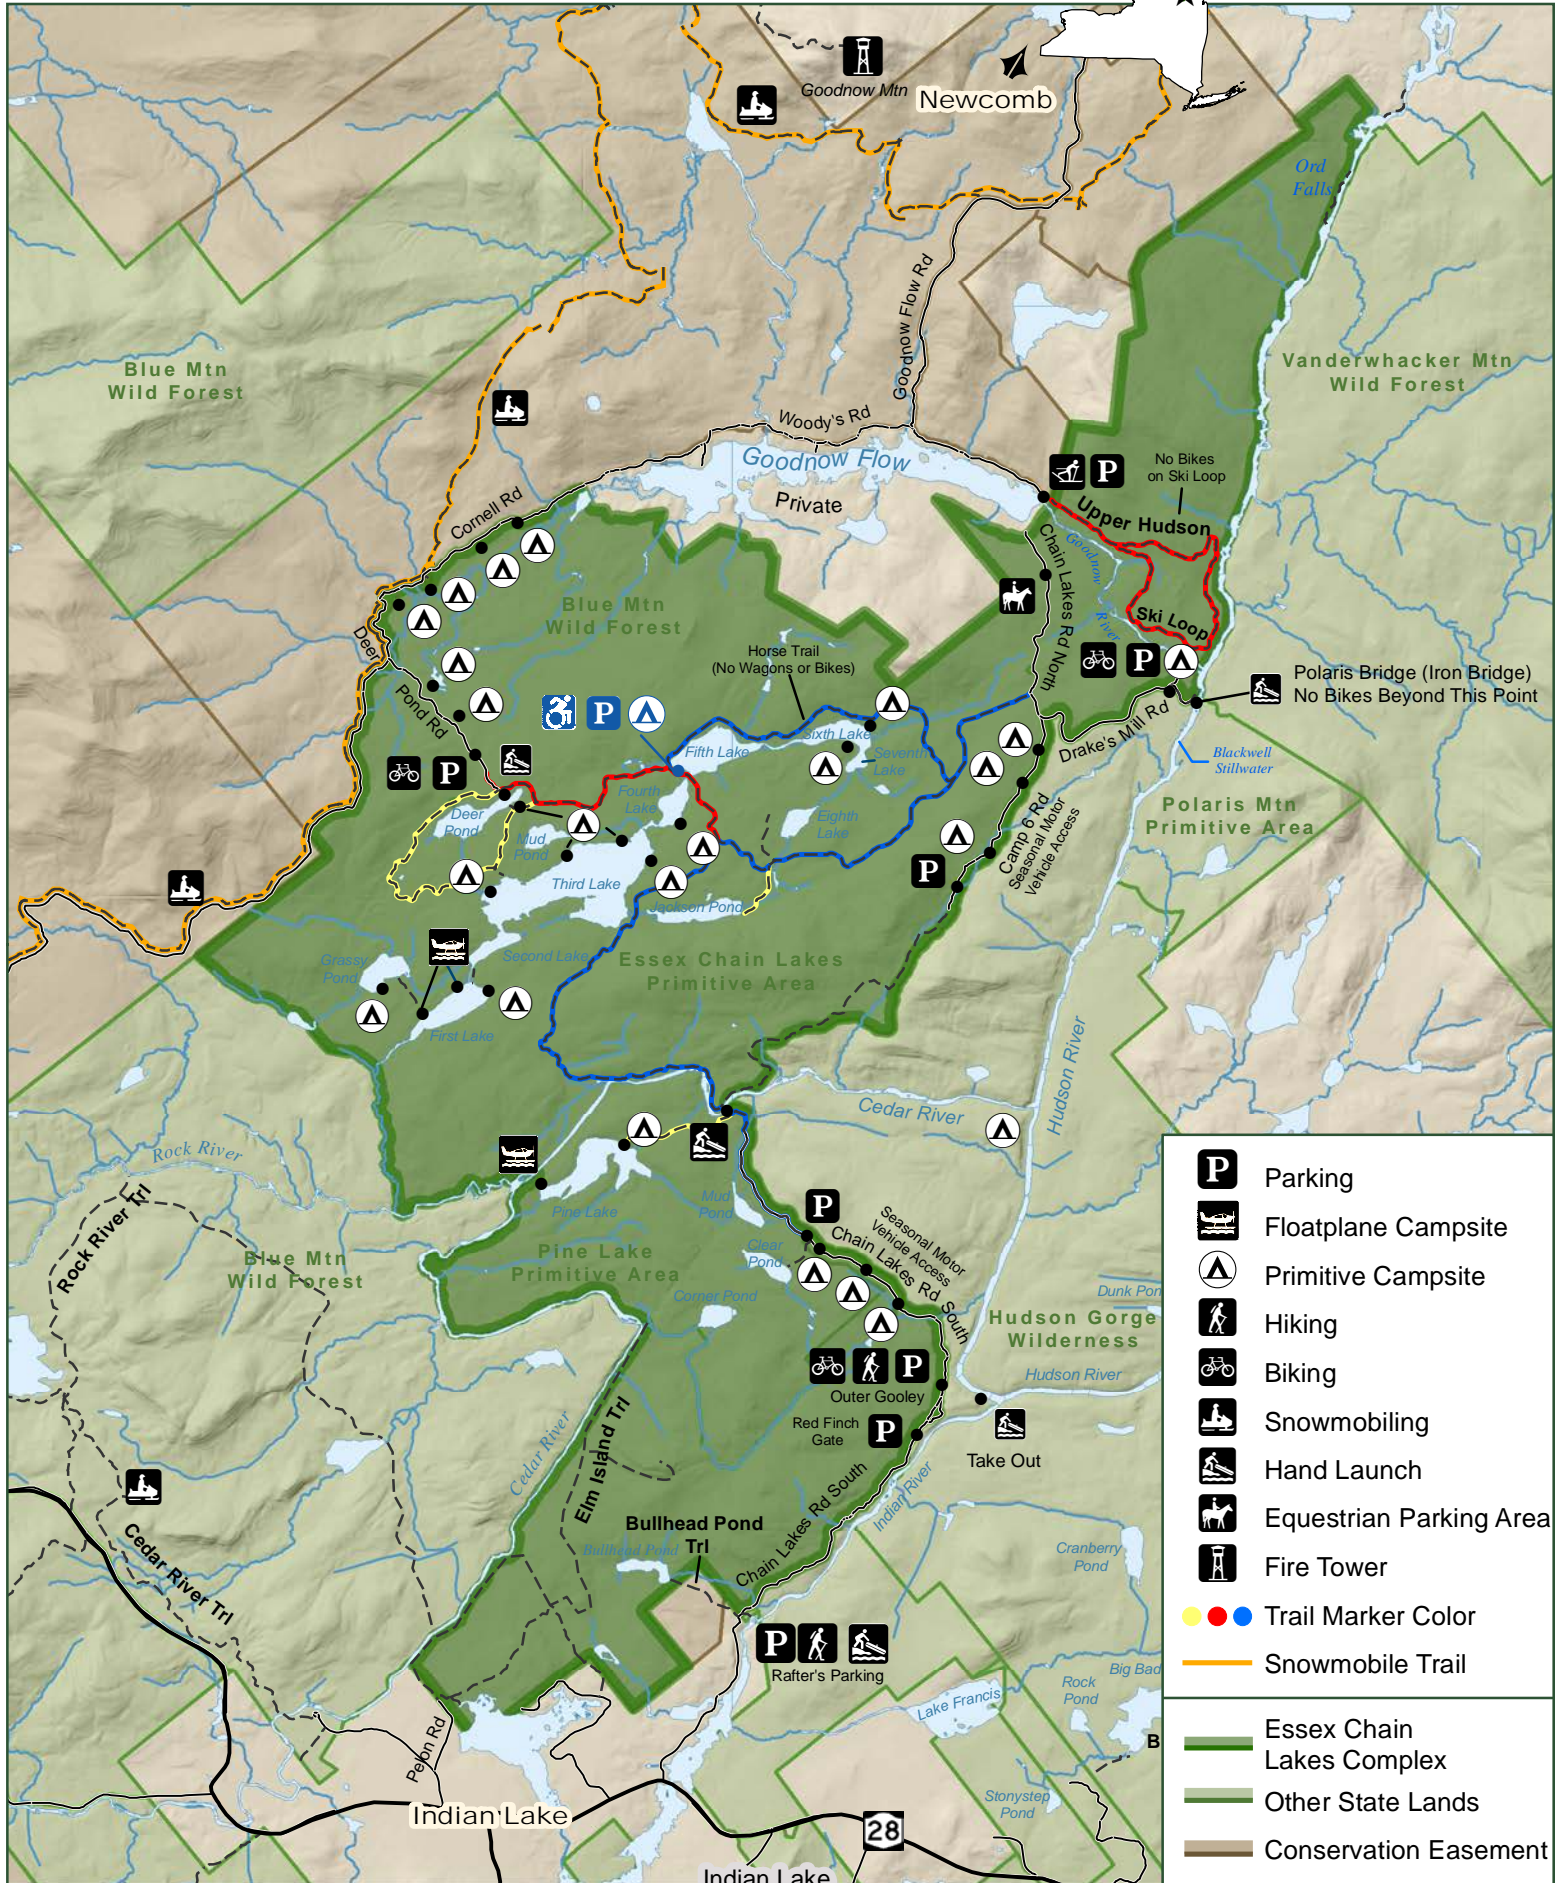

Essex Chain Lakes Complex

	Parking
	Floatplane Campsite
	Primitive Campsite
	Hiking
	Biking
	Snowmobiling
	Hand Launch
	Equestrian Parking Area
	Fire Tower
	Trail Marker Color
	Snowmobile Trail
	Essex Chain Lakes Complex
	Other State Lands
	Conservation Easement