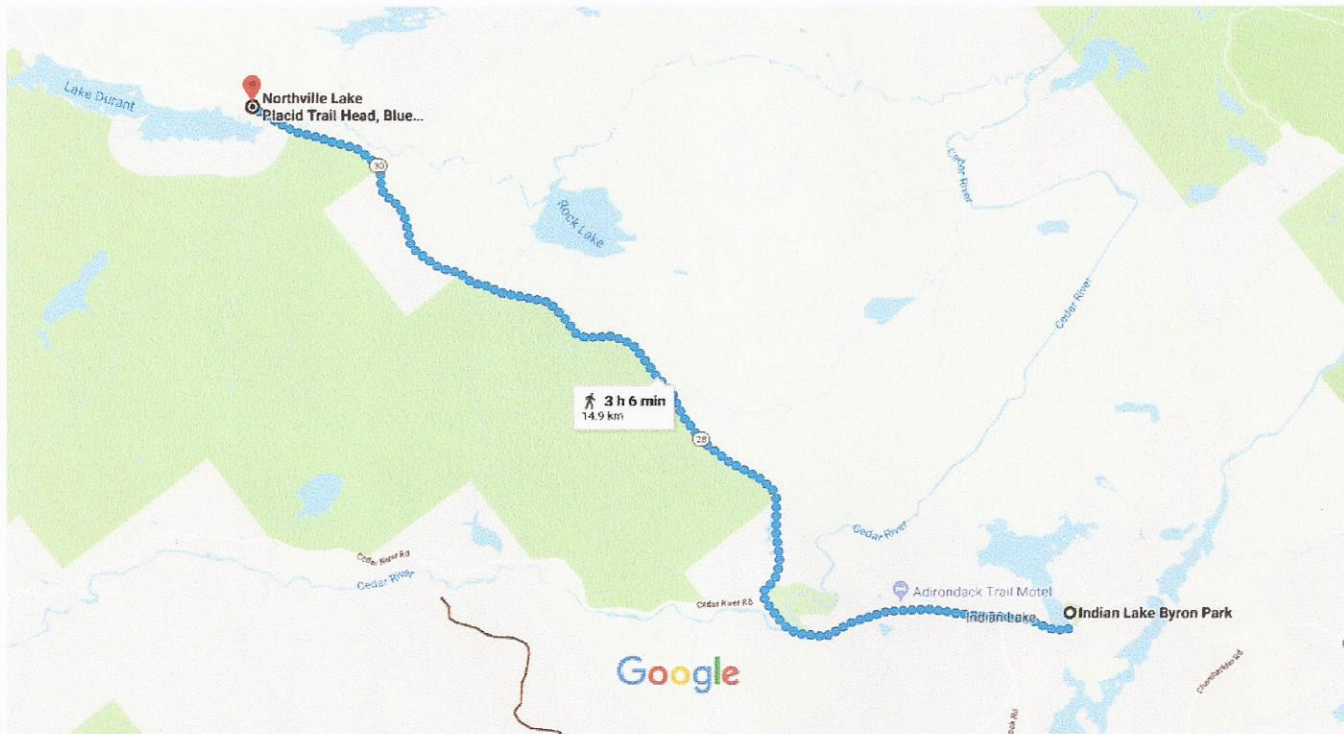

Bike

Google Maps

Indian Lake Byron Park to Northville Lake
Placid Trail Head, Blue Mountain

Walk 14.9 km, 3 h 6 min

via NY-28 S

3 h 6 min

14.9 km

Elevation

192 m · 149 m

599 m

508 m