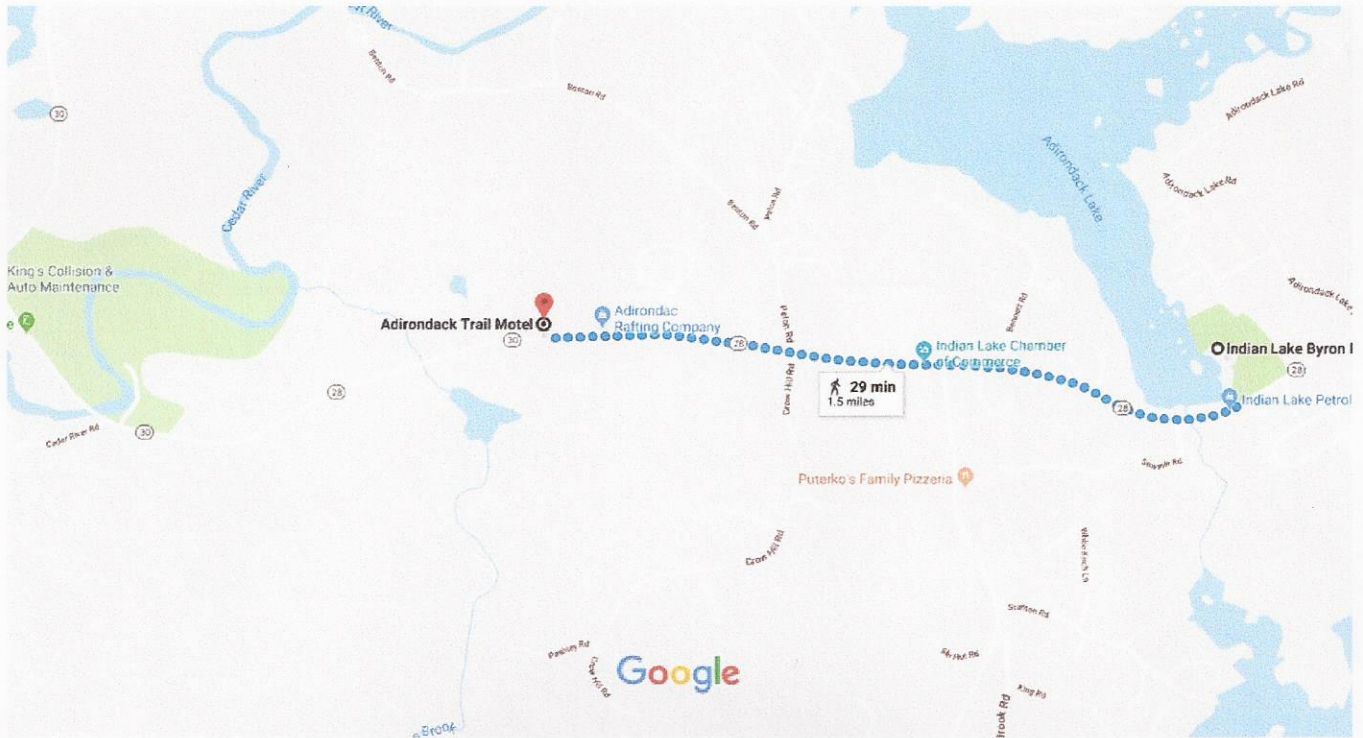

*Run*

Google Maps

Indian Lake Byron Park to Adirondack Trail Motel

Walk 1.5 miles, 29 min

Map data ©2018 Google 1000 ft

via NY-28 S

29 min

1.5 miles

*Elevation*  
Mostly flat