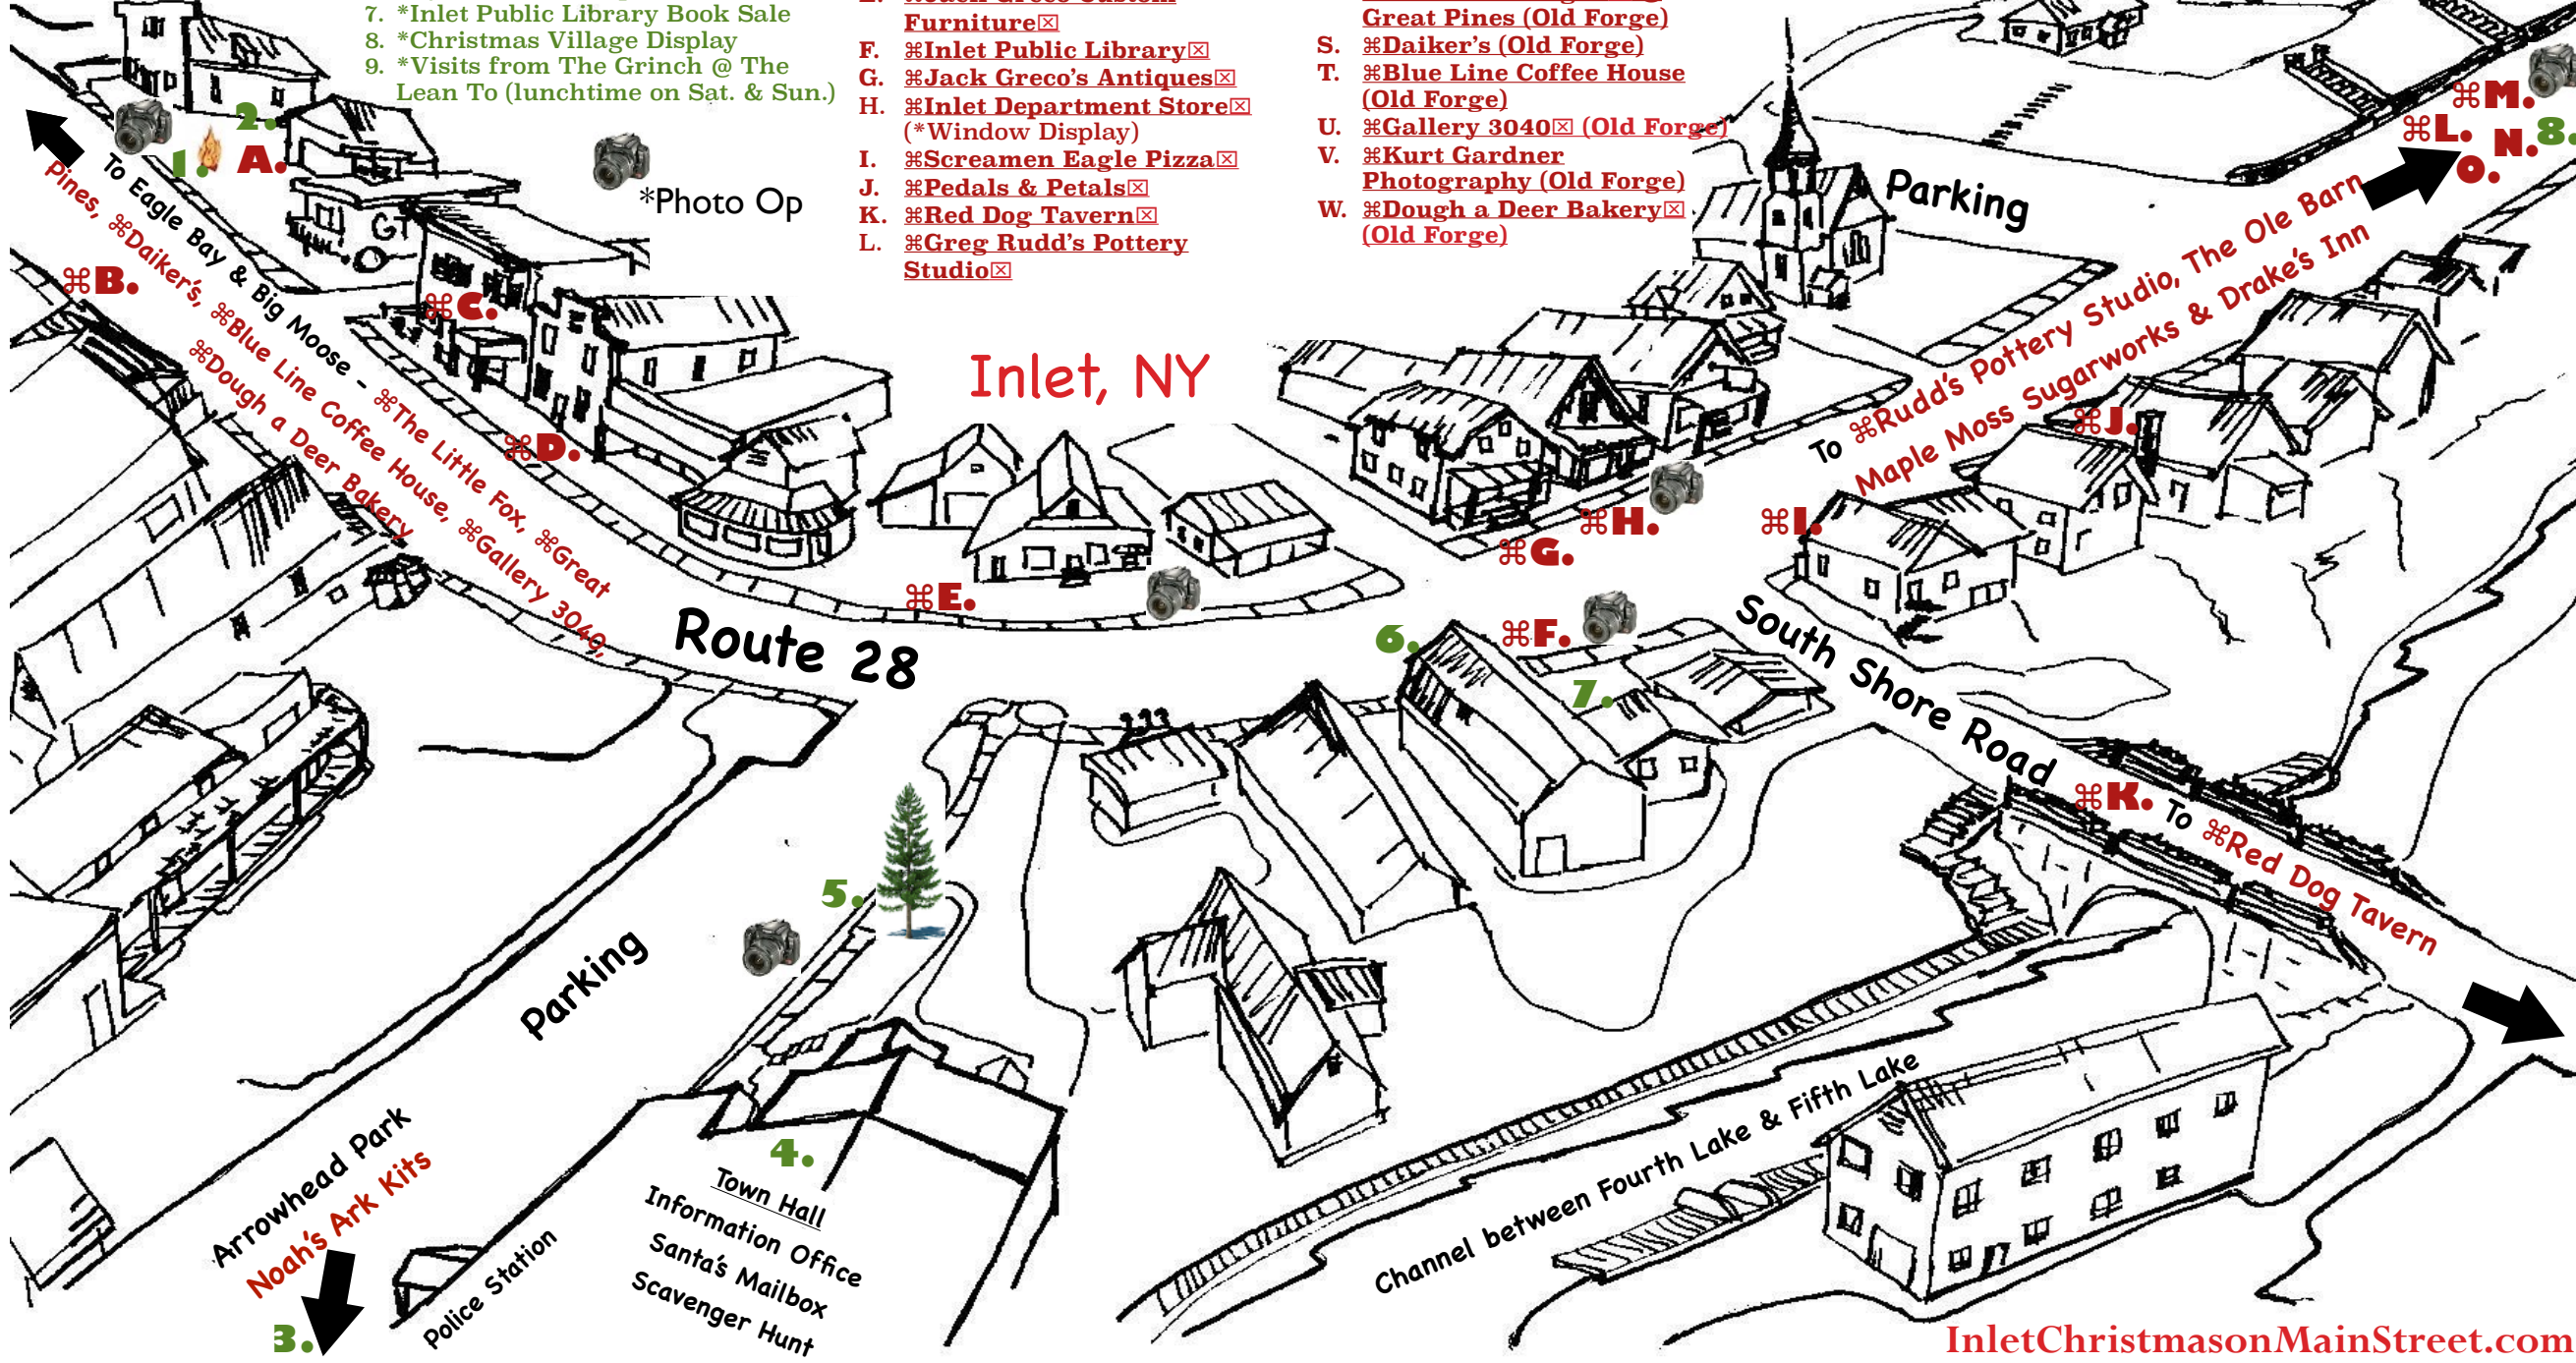

Adirondack Christmas on Main Street

Thanksgiving Weekend 2020

⌘Paid IABA Member

⌘Participating in Inlet's Adirondack Christmas Scavenger Hunt!

- ⌘W. ⌘V.
- ⌘P. ⌘R. ⌘T.
- ⌘Q. ⌘S.

1. *Warming Station
2. *Holiday Barn Photo Op
3. Noah's Ark Animal Workshop Kits
4. Santa's Mailbox & Scavenger Hunt
5. *Town Christmas Tree
6. Kiwanis Christmas For Kids & Toys For Tots Drop Boxes
7. *Inlet Public Library Book Sale
8. *Christmas Village Display
9. *Visits from The Grinch @ The Lean To (lunchtime on Sat. & Sun.)

- A. Mountain & Main⌘
- B. ⌘Mary's Gift Shop⌘ & ⌘White Pine Bakery⌘
- C. ⌘Tamarack Cafe⌘
- D. ⌘Fourth Lake Wine & Spirit⌘
- E. ⌘Jack Greco Custom Furniture⌘
- F. ⌘Inlet Public Library⌘
- G. ⌘Jack Greco's Antiques⌘
- H. ⌘Inlet Department Store⌘ (*Window Display)
- I. ⌘Screamen Eagle Pizza⌘
- J. ⌘Pedals & Petals⌘
- K. ⌘Red Dog Tavern⌘
- L. ⌘Greg Rudd's Pottery Studio⌘

- M. ⌘The Ole Barn⌘
- N. Maple Moss Sugarworks
- O. Drake's Inn⌘
- P. ⌘The Little Fox (Big Moose)
- Q. ⌘The Lean To⌘ @ Great Pines (Old Forge)
- R. ⌘Found & Foraged⌘ @ Great Pines (Old Forge)
- S. ⌘Daiker's (Old Forge)
- T. ⌘Blue Line Coffee House (Old Forge)
- U. ⌘Gallery 3040⌘ (Old Forge)
- V. ⌘Kurt Gardner Photography (Old Forge)
- W. ⌘Dough a Deer Bakery⌘ (Old Forge)

Inlet, NY

Route 28

South Shore Road

Channel between Fourth Lake & Fifth Lake

Arrowhead Park
Noah's Ark Kits

Town Hall
Information Office
Santa's Mailbox
Scavenger Hunt

Police Station