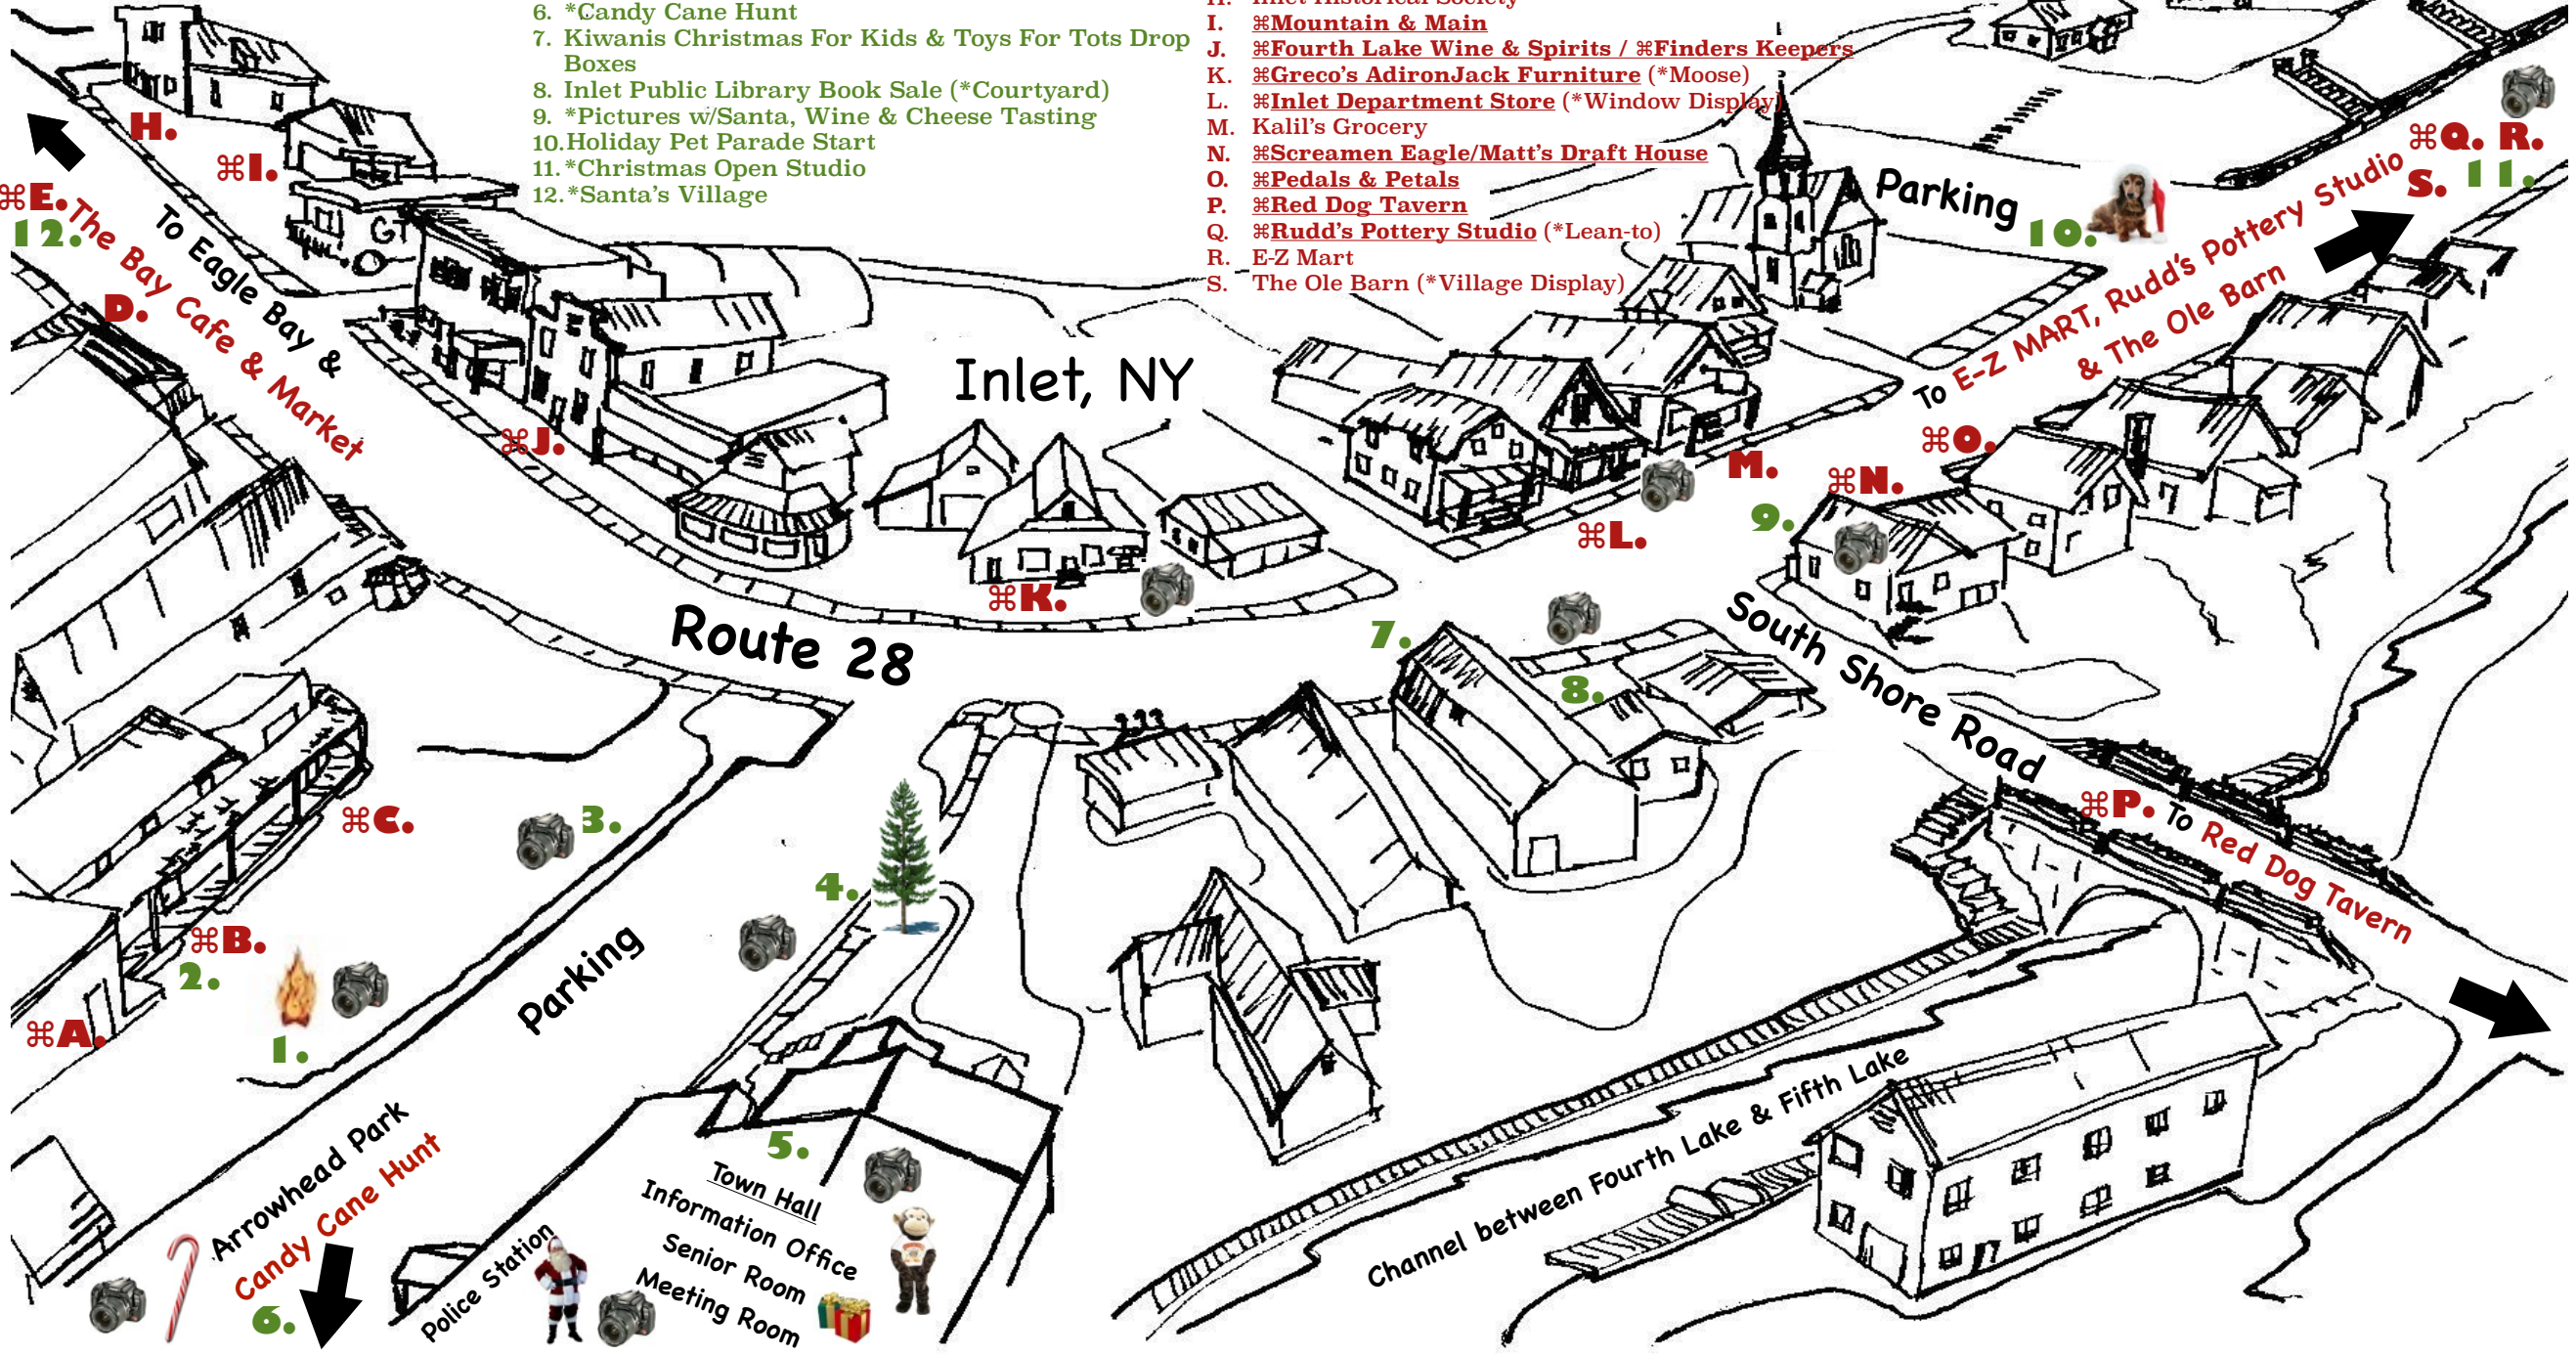

1. \*French Louie Warming Station
2. Hammered Dulcimer
3. \*Adirondack Reader Archway
4. \*Pet Parade Finish, Ring Toss & Tree Lighting
5. \*Noah's Ark Animal Workshop, Santa's Mailbox, Free Gift Wrap Station, Film Festival, Mojo, Cuddles & Santa
6. \*Candy Cane Hunt
7. Kiwanis Christmas For Kids & Toys For Tots Drop Boxes
8. Inlet Public Library Book Sale (\*Courtyard)
9. \*Pictures w/Santa, Wine & Cheese Tasting
10. Holiday Pet Parade Start
11. \*Christmas Open Studio
12. \*Santa's Village

- A. ☞French Louie ADK Sports
- B. ☞Adirondack Reader
- C. ☞Frisky Otter Tours (event location)
- D. Mary's Gift Shop & White Pine Bakery
- E. ☞The Woods Inn
- F. ☞The Bay Cafe & Market
- G. ☞The Little Fox
- H. Inlet Historical Society
- I. ☞Mountain & Main
- J. ☞Fourth Lake Wine & Spirits / ☞Finders Keepers
- K. ☞Greco's AdironJack Furniture (\*Moose)
- L. ☞Inlet Department Store (\*Window Display)
- M. Kalil's Grocery
- N. ☞Screamn Eagle/Matt's Draft House
- O. ☞Pedals & Petals
- P. ☞Red Dog Tavern
- Q. ☞Rudd's Pottery Studio (\*Lean-to)
- R. E-Z Mart
- S. The Ole Barn (\*Village Display)

☞Paid IABA Member

☞G.  \*Photo Op

☞F.

☞E. The Bay Cafe & Market

☞Q. R. S. ☞Rudd's Pottery Studio & The Ole Barn

Arrowhead Park  
Candy Cane Hunt

Town Hall  
Information Office  
Senior Room  
Meeting Room

Channel between Fourth Lake & Fifth Lake

South Shore Road  
To Red Dog Tavern

Route 28

Inlet, NY

Parking