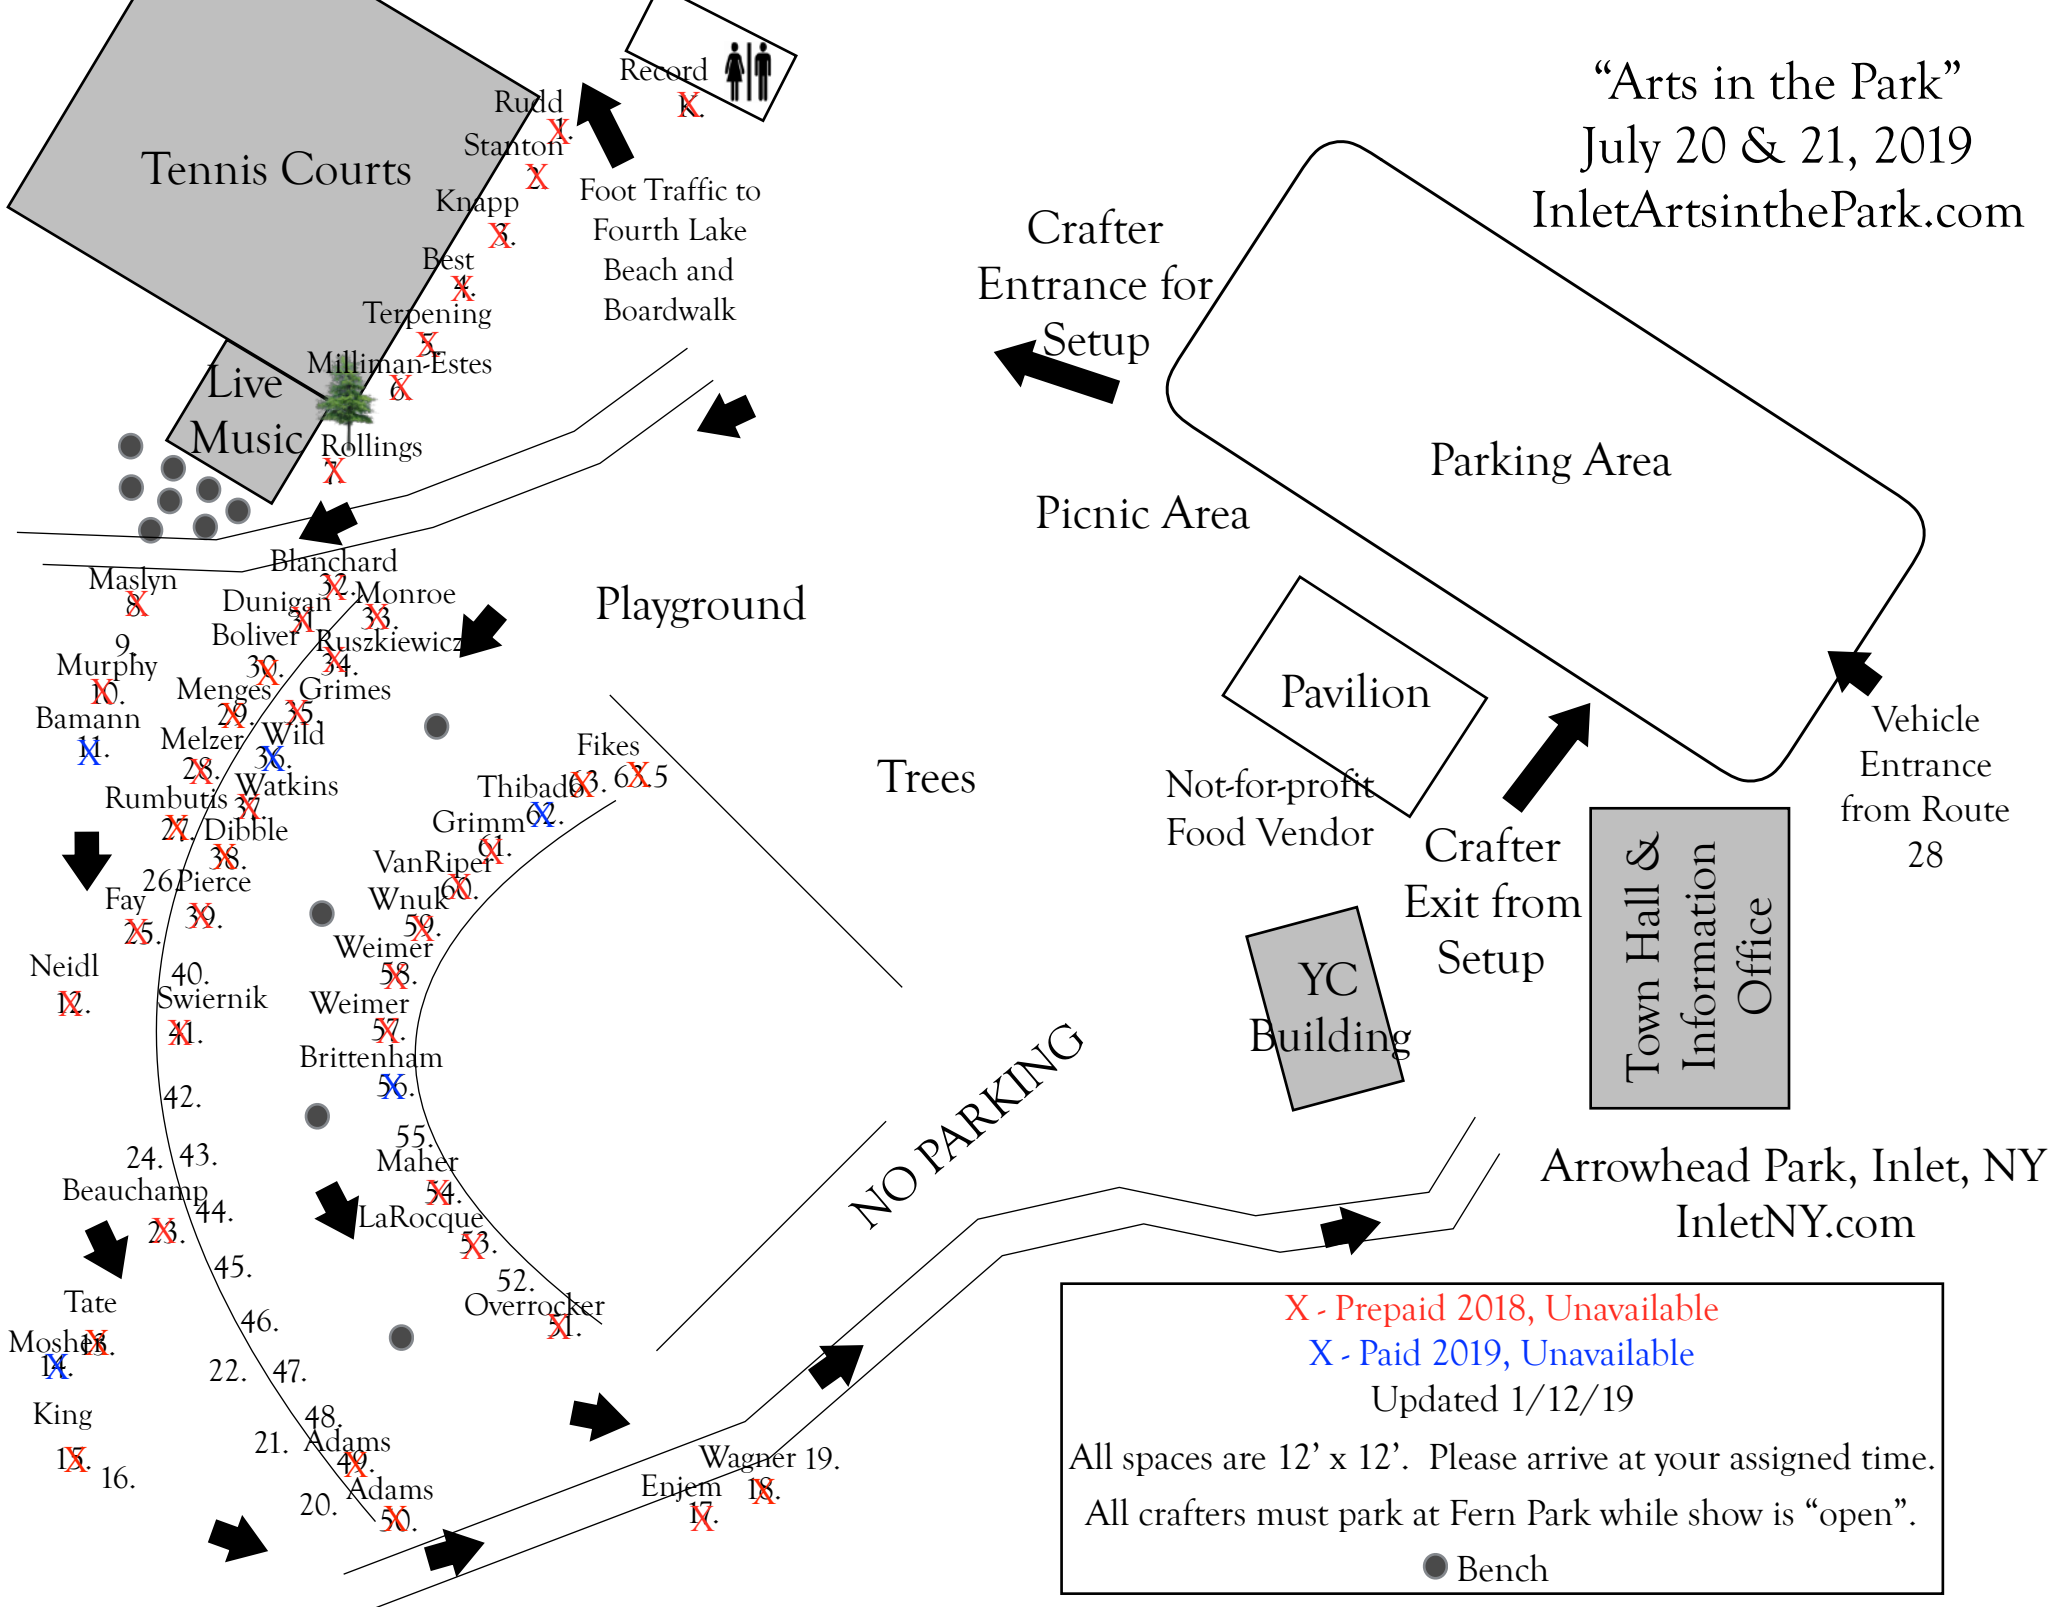

“Arts in the Park”
 July 20 & 21, 2019
InletArtsinthePark.com

Tennis Courts

Live Music

Playground

Picnic Area

Parking Area

Trees

Pavilion

Not-for-profit Food Vendor

YC Building

Town Hall & Information Office

Arrowhead Park, Inlet, NY
InletNY.com

X - Prepaid 2018, Unavailable
 X - Paid 2019, Unavailable
 Updated 1/12/19
 All spaces are 12' x 12'. Please arrive at your assigned time.
 All crafters must park at Fern Park while show is "open".
 ● Bench

Record 
 Foot Traffic to Fourth Lake Beach and Boardwalk

Crafter Entrance for Setup

Vehicle Entrance from Route 28

Crafter Exit from Setup

NO PARKING

- Rudd X
- Stanton X
- Knapp X
- Best X
- Terpening X
- Milliman-Estes X
- Rollings X
- Blanchard
- Maslyn X
- Dunigan X
- Monroe X
- Boliver X
- Ruszkiewicz X
- Murphy X
- Menges X
- Grimes X
- Bamann X
- Melzer X
- Wild X
- Fikes X
- Watkins X
- Thibado X
- Fikes X
- Rumbutis X
- Dibble X
- Grimm X
- VanRiper X
- Wnuk X
- Pierce X
- Fay X
- Weimer X
- Weimer X
- Brittenham X
- Neidl X
- Swiernik X
- Maier X
- Beauchamp X
- LaRocque X
- Tate X
- Moshé X
- King X
- Adams X
- Adams X
- Wagner X
- Enjem X
- Overrocker X
- 26
- 27
- 28
- 29
- 30
- 31
- 32
- 33
- 34
- 35
- 36
- 37
- 38
- 39
- 40
- 41
- 42
- 43
- 44
- 45
- 46
- 47
- 48
- 49
- 50
- 51
- 52
- 53
- 54
- 55
- 56
- 57
- 58
- 59
- 60
- 61
- 62
- 63
- 64
- 65