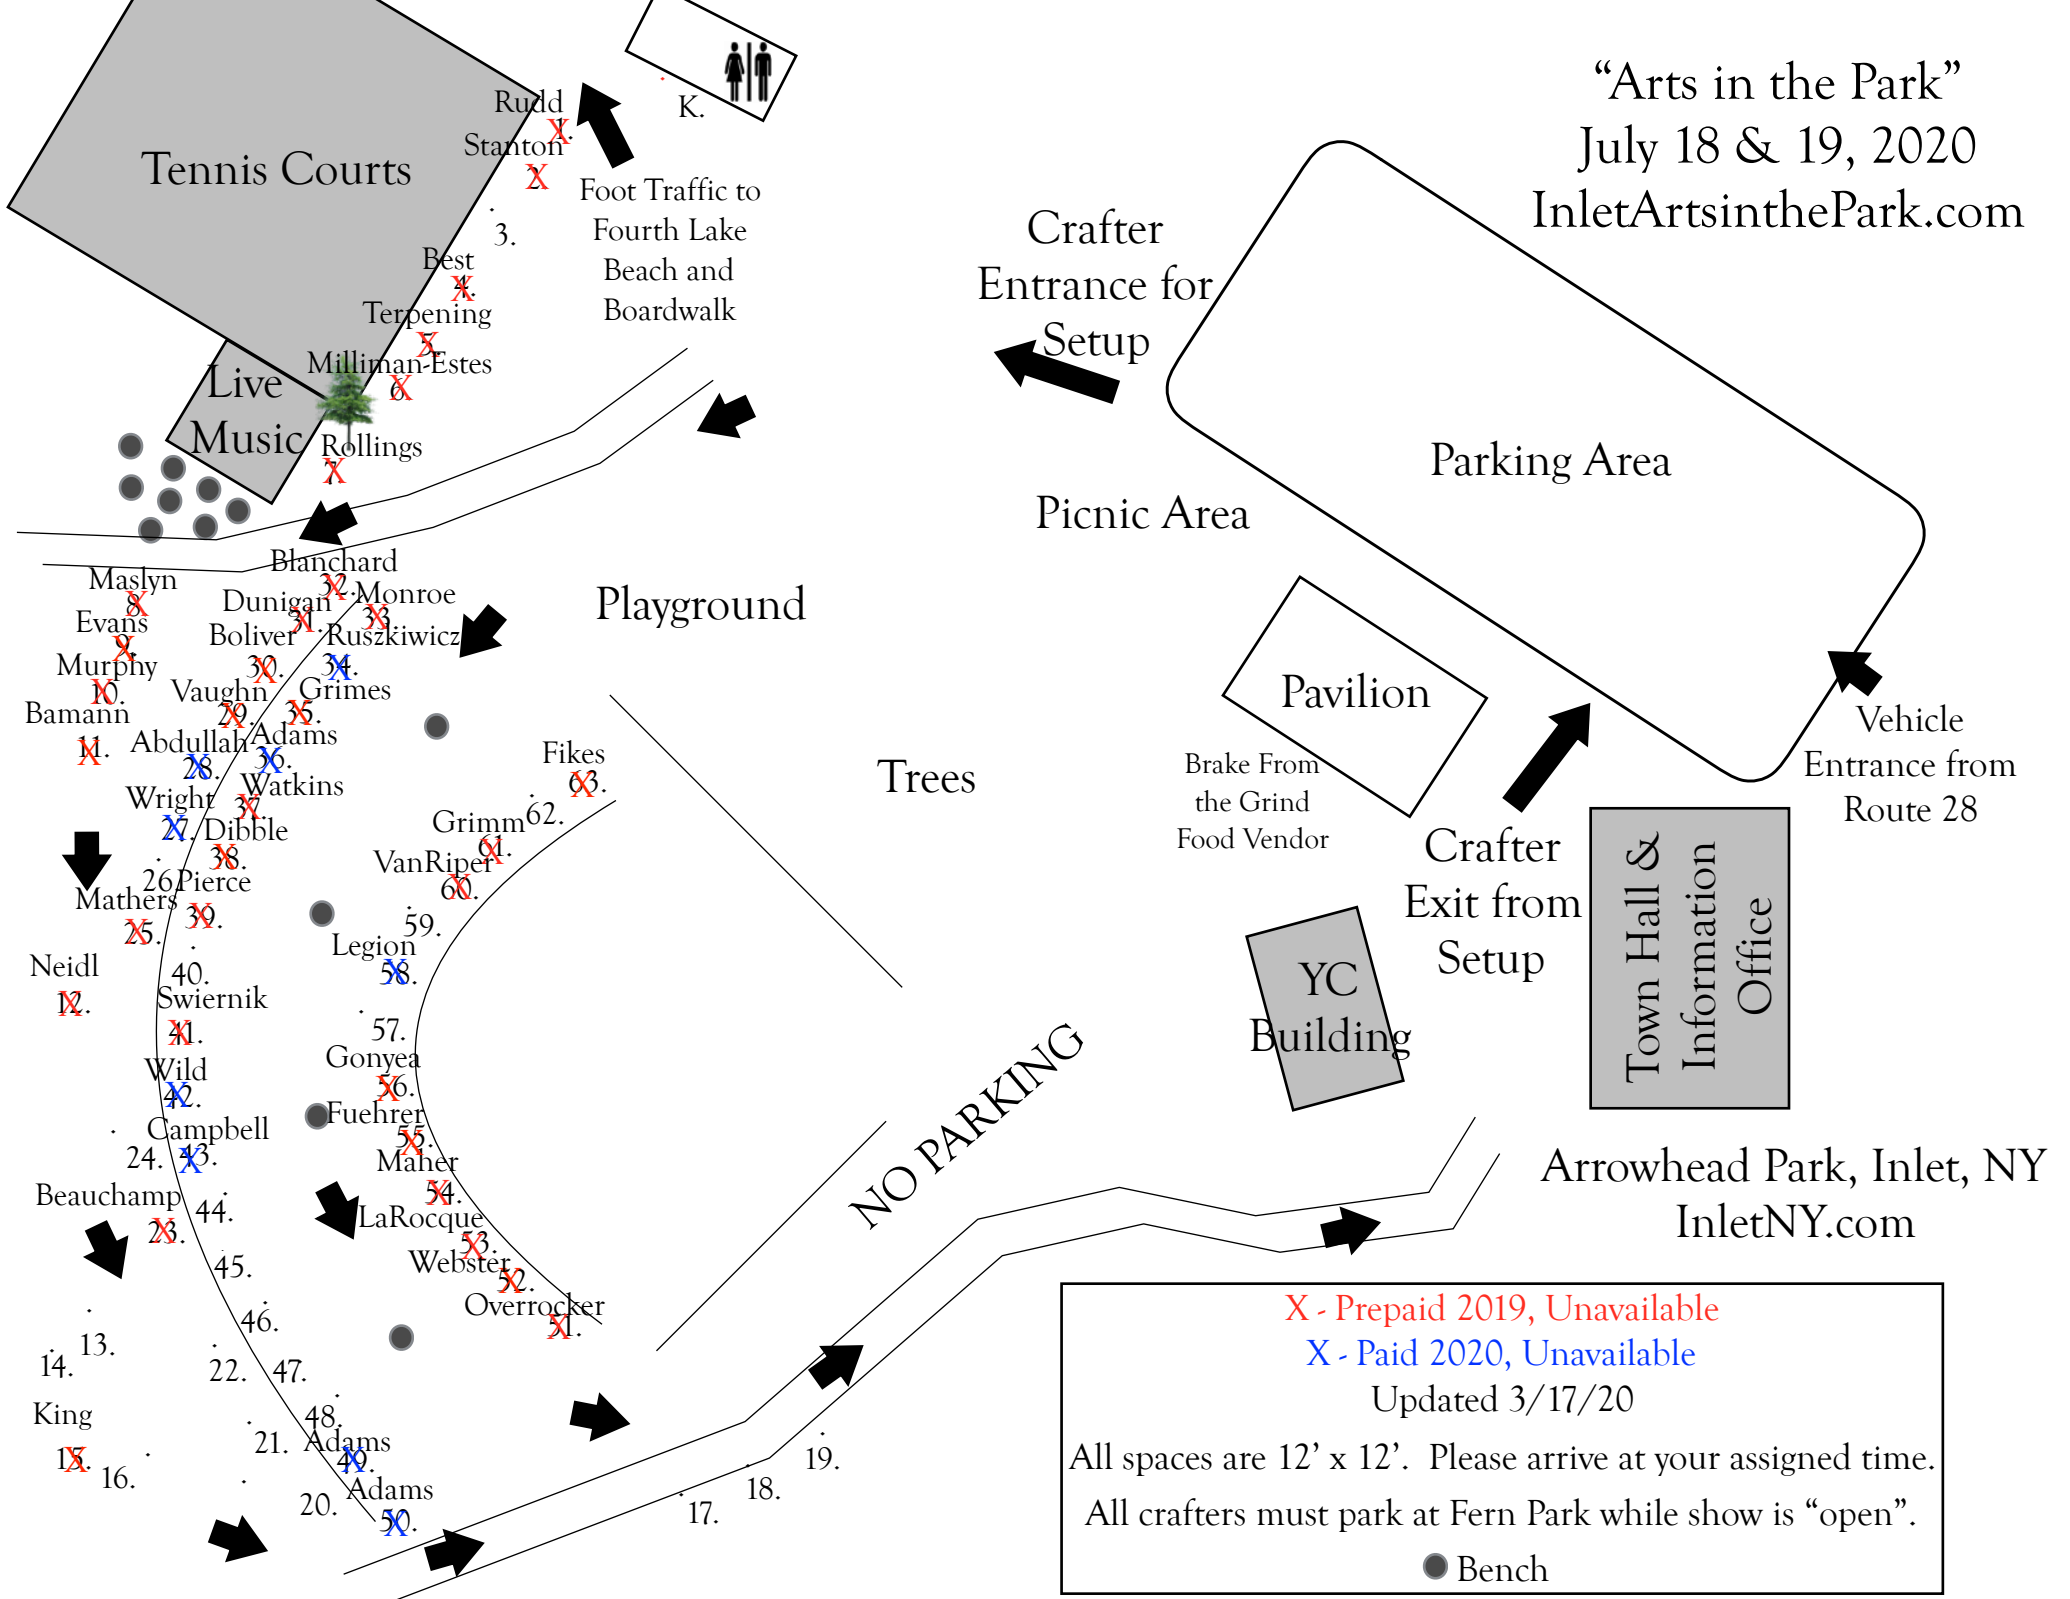

“Arts in the Park”
 July 18 & 19, 2020
InletArtsinthePark.com

- Tennis Courts**
- Rudd Stanton X
 - Best X
 - Terpening X
 - Milliman-Estes X
 - Rollings X
- Live Music**
- Blanchard
- Playground**
- Maslyn 8
 - Evans 9
 - Murphy 10
 - Bamann 11
 - Abdullah 12
 - Wright 13
 - Dibble 14
 - Pierce 15
 - Mathers 16
 - Neidl 17
 - Swiernik 18
 - Wild 19
 - Campbell 20
 - Beauchamp 21
 - King 22
 - Adams 23
 - Adams 24
 - Adams 25
 - Adams 26
 - Adams 27
 - Adams 28
 - Adams 29
 - Adams 30
 - Adams 31
 - Adams 32
 - Adams 33
 - Adams 34
 - Adams 35
 - Adams 36
 - Adams 37
 - Adams 38
 - Adams 39
 - Adams 40
 - Adams 41
 - Adams 42
 - Adams 43
 - Adams 44
 - Adams 45
 - Adams 46
 - Adams 47
 - Adams 48
 - Adams 49
 - Adams 50
 - Adams 51
 - Adams 52
 - Adams 53
 - Adams 54
 - Adams 55
 - Adams 56
 - Adams 57
 - Adams 58
 - Adams 59
 - Adams 60
 - Adams 61
 - Adams 62
 - Adams 63
 - Adams 64
 - Adams 65
 - Adams 66
 - Adams 67
 - Adams 68
 - Adams 69
 - Adams 70
 - Adams 71
 - Adams 72
 - Adams 73
 - Adams 74
 - Adams 75
 - Adams 76
 - Adams 77
 - Adams 78
 - Adams 79
 - Adams 80
 - Adams 81
 - Adams 82
 - Adams 83
 - Adams 84
 - Adams 85
 - Adams 86
 - Adams 87
 - Adams 88
 - Adams 89
 - Adams 90
 - Adams 91
 - Adams 92
 - Adams 93
 - Adams 94
 - Adams 95
 - Adams 96
 - Adams 97
 - Adams 98
 - Adams 99
 - Adams 100

X - Prepaid 2019, Unavailable
 X - Paid 2020, Unavailable
 Updated 3/17/20

All spaces are 12' x 12'. Please arrive at your assigned time.
 All crafters must park at Fern Park while show is “open”.

● Bench

Arrowhead Park, Inlet, NY
InletNY.com