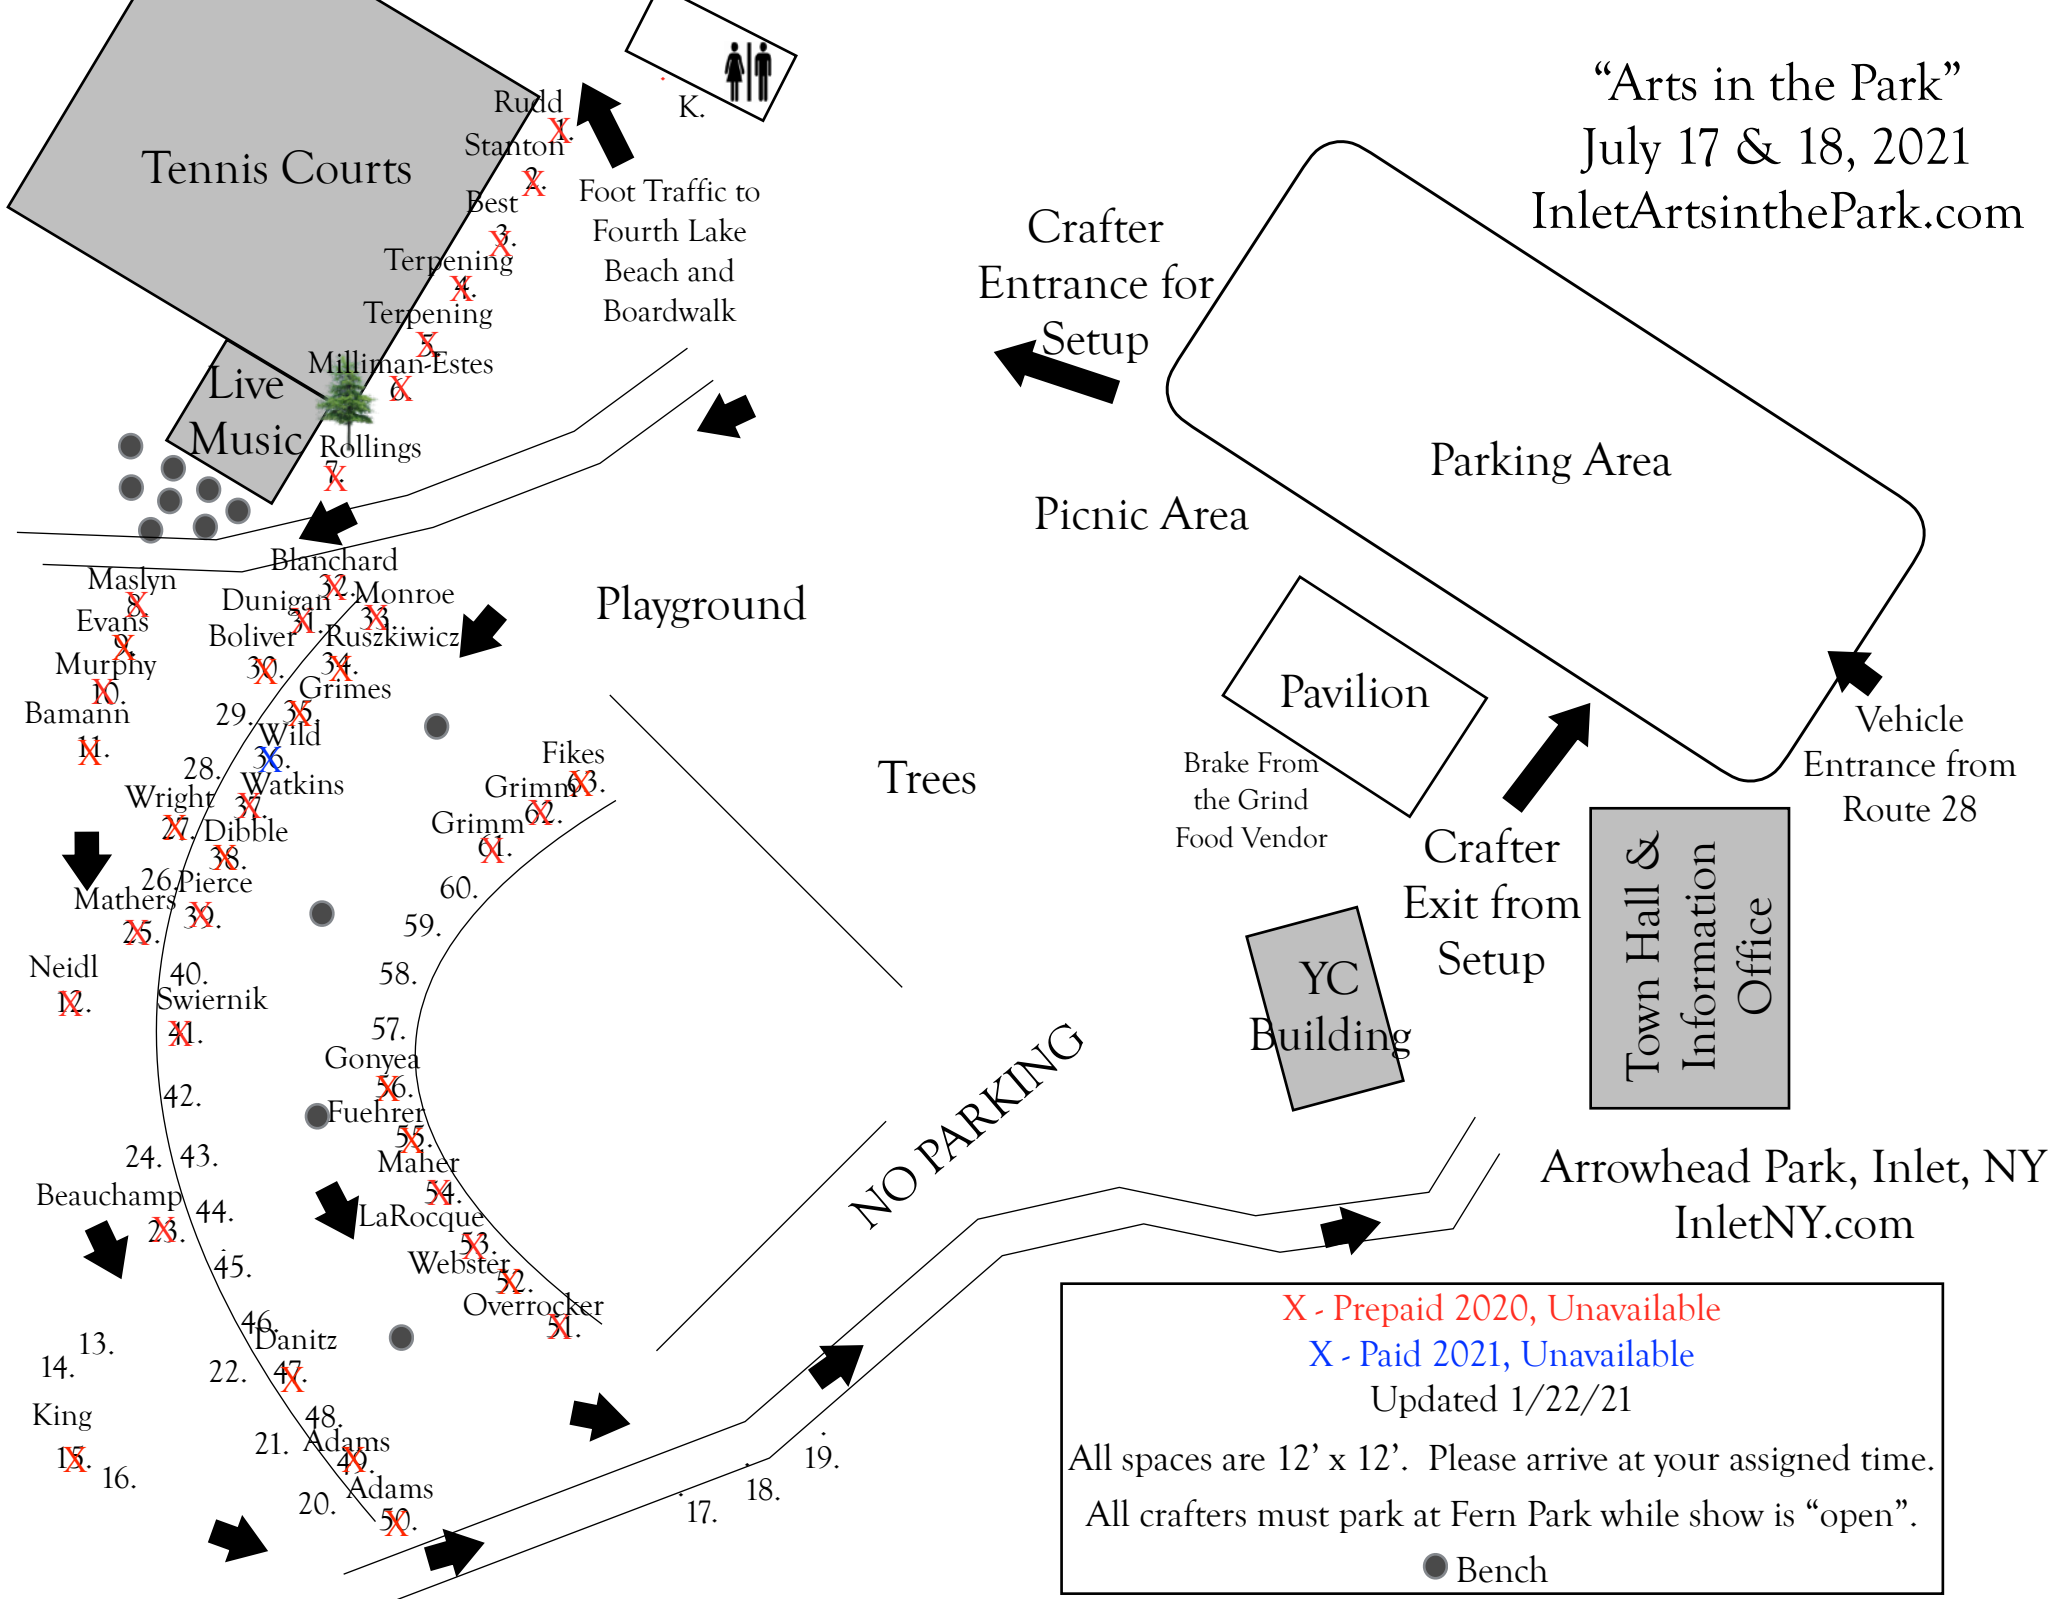

“Arts in the Park”  
 July 17 & 18, 2021  
[InletArtsinthePark.com](http://InletArtsinthePark.com)

Tennis Courts

Live Music

Playground

Trees

Picnic Area

Parking Area

Pavilion

Brake From the Grind  
Food Vendor

Crafter Exit from Setup

Town Hall &  
Information Office

YC Building

Arrowhead Park, Inlet, NY  
[InletNY.com](http://InletNY.com)

NO PARKING

X - Prepaid 2020, Unavailable  
 X - Paid 2021, Unavailable  
 Updated 1/22/21  
 All spaces are 12' x 12'. Please arrive at your assigned time.  
 All crafters must park at Fern Park while show is "open".  
 ● Bench

Foot Traffic to  
Fourth Lake  
Beach and  
Boardwalk

Crafter  
Entrance for  
Setup

Vehicle  
Entrance from  
Route 28

- Maslyn 8
- Evans 9
- Murphy 10
- Bamann 11
- Wright 27
- Mathers 25
- Neidl 12
- Beauchamp 24
- King 14
- 13.
- 16.
- 20.
- 21.
- 22.
- 23.
- 24.
- 26.
- 28.
- 29.
- 30.
- 31.
- 32.
- 33.
- 34.
- 35.
- 36.
- 37.
- 38.
- 39.
- 40.
- 41.
- 42.
- 43.
- 44.
- 45.
- 46.
- 47.
- 48.
- 49.
- 50.
- 51.
- 52.
- 53.
- 54.
- 55.
- 56.
- 57.
- 58.
- 59.
- 60.
- Dunigan 32
- Boliver 31
- Grimes 35
- Wild 36
- Watkins 37
- Dibble 38
- Pierce 39
- Swiernik 40
- Gonyea 57
- Fuehrer 56
- Maher 54
- LaRocque 53
- Webster 52
- Overrocker 51
- Danitz 46
- Adams 48
- Adams 40
- Adams 20
- Monroe 32
- Ruszkiewicz 34
- Fikes 63
- Grimm 62
- Grimm 61
- Terpening 3
- Terpening 4
- Milliman-Estes 5
- Rollings 7
- Blanchard 30
- Stanton 2
- Rudd 1
- Best 3

K.

Rollings 7

● Bench