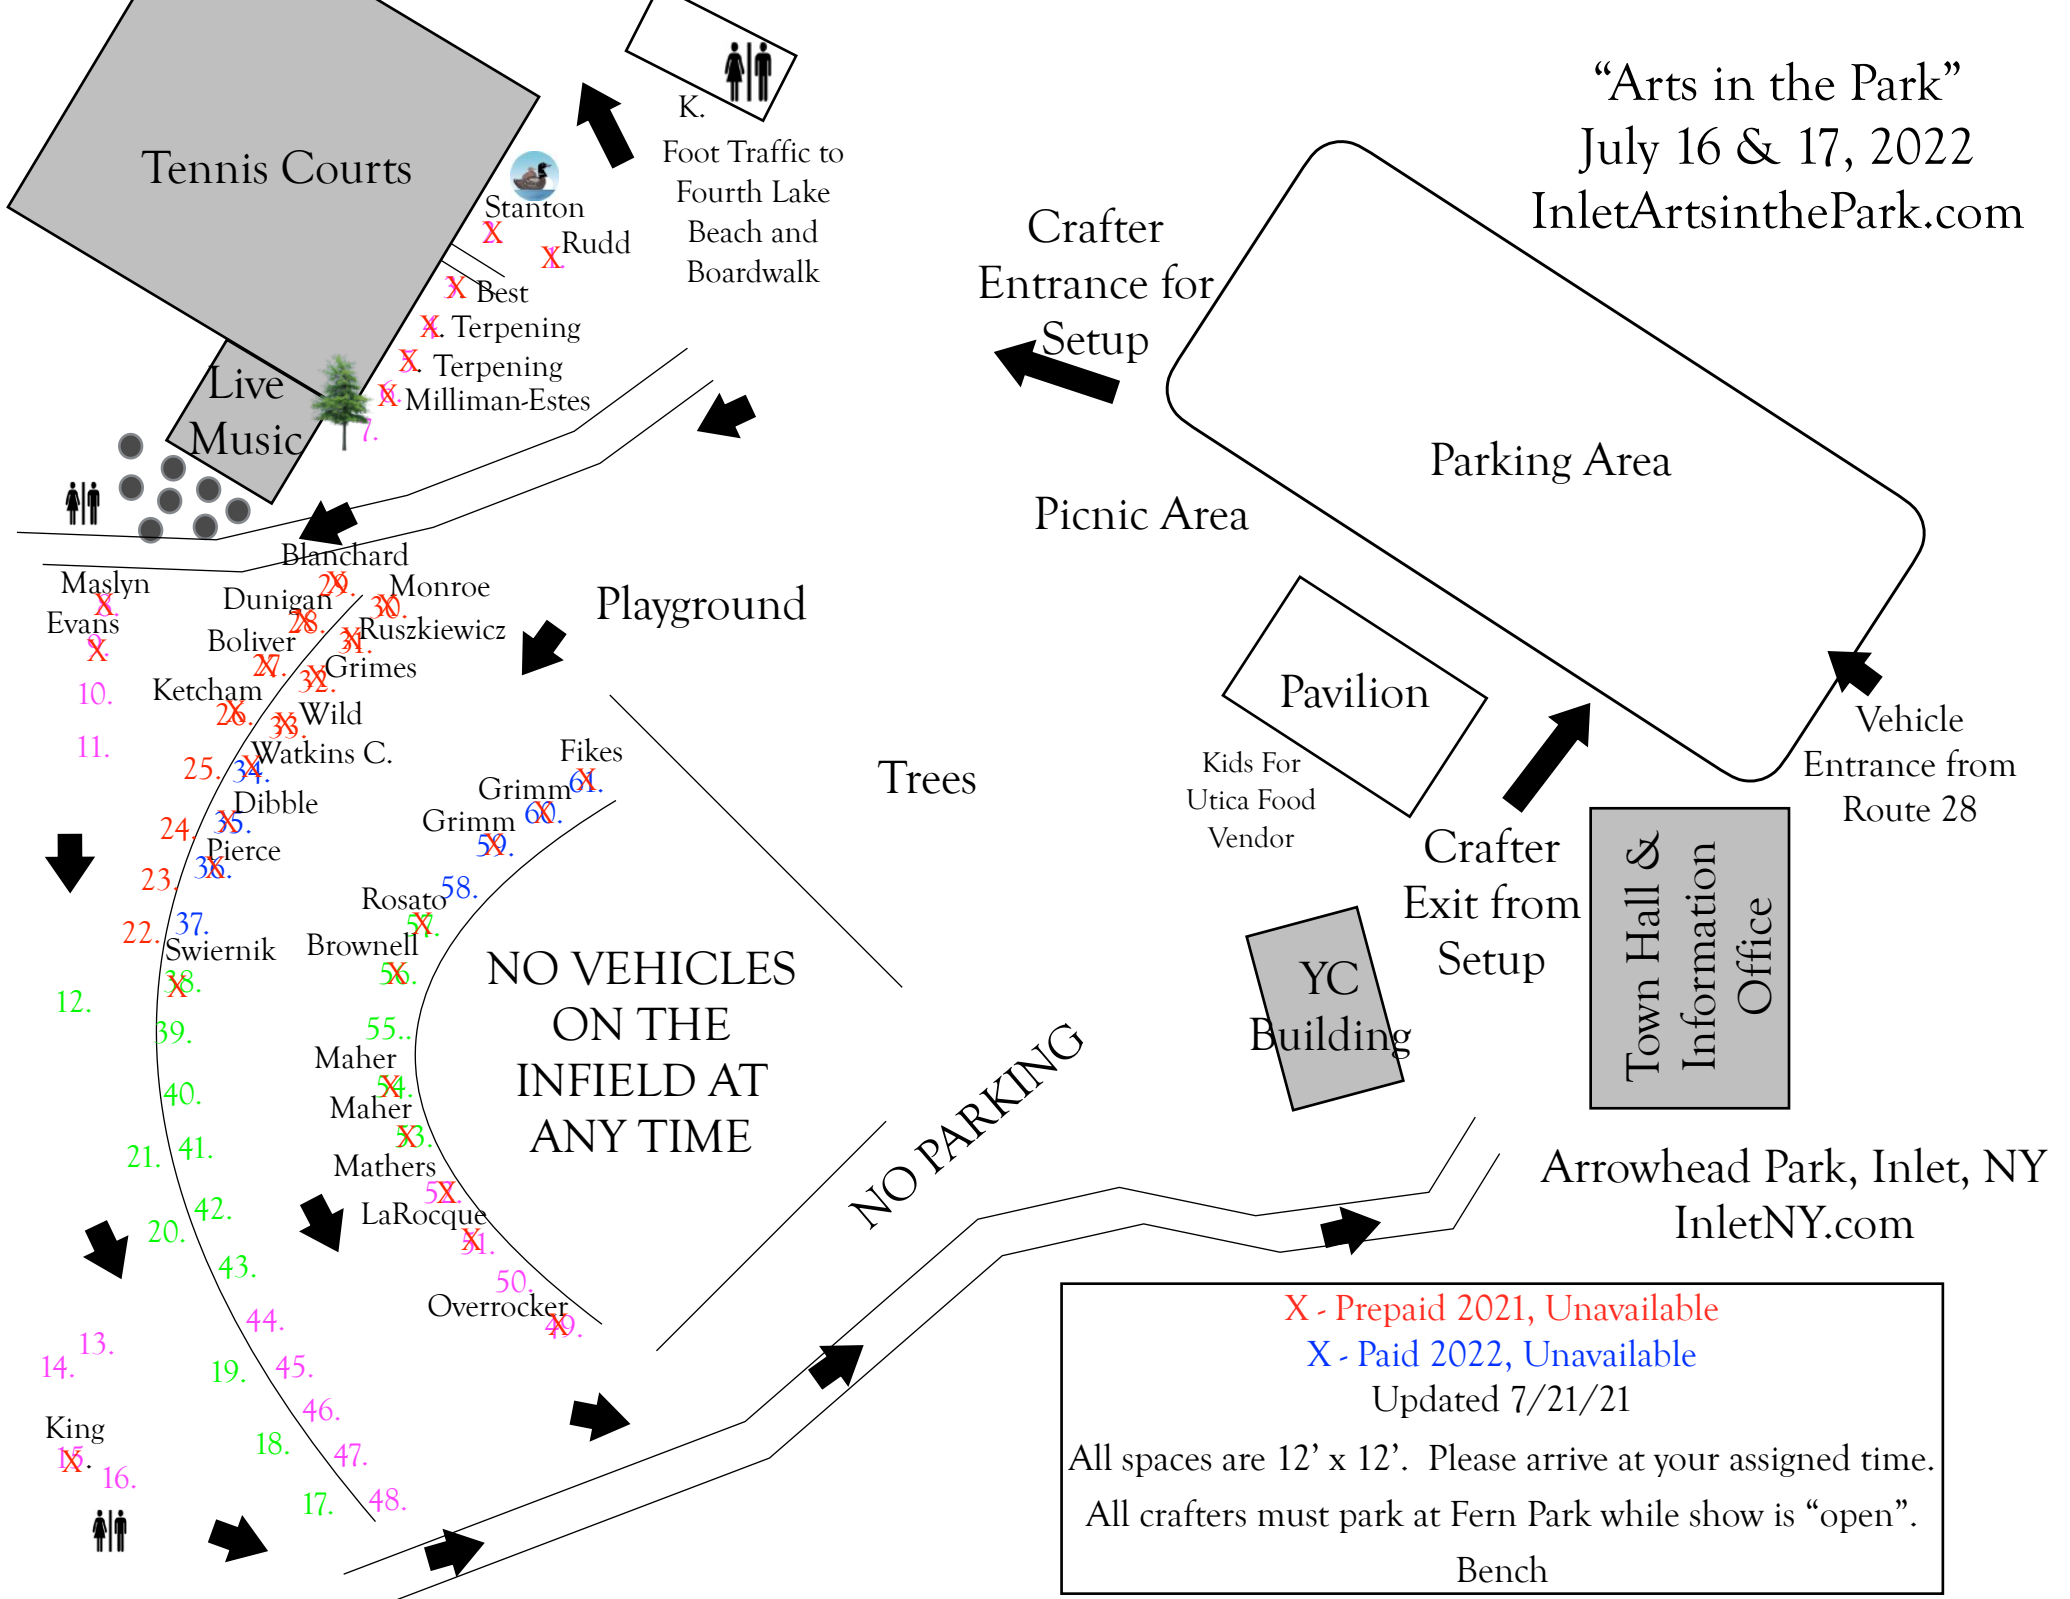

“Arts in the Park”
 July 16 & 17, 2022
InletArtsinthePark.com

Tennis Courts

Live Music

Playground

Picnic Area

Parking Area

Pavilion

Kids For Utica Food Vendor

Crafter Exit from Setup

Town Hall & Information Office

Arrowhead Park, Inlet, NY
InletNY.com

NO VEHICLES ON THE INFIELD AT ANY TIME

NO PARKING

Trees

Crafter Entrance for Setup

Vehicle Entrance from Route 28

K.
 Foot Traffic to Fourth Lake Beach and Boardwalk

- Maslyn Evans X
- 10.
- 11.
- 20. Blanchard
- 21. Dunigan
- 22. Boliver
- 23. Ketcham
- 24. Watkins C.
- 25. Wild
- 26. Dibble
- 27. Grimes
- 28. Ruskiewicz
- 29. Grimes
- 30. Monroe
- 31. Fikes
- 32. Wild
- 33. Grimm
- 34. Dibble
- 35. Pierce
- 36. Rosato
- 37. Swiernik
- 38. Brownell
- 39. Maher
- 40. Maher
- 41. Mathers
- 42. LaRocque
- 43. Overrocker
- 44. King
- 45. King
- 46. King
- 47. King
- 48. King

- Stanton X
- Rudd X
- Best X
- Terpening X
- Terpening X
- Milliman-Estes X

X - Prepaid 2021, Unavailable
 X - Paid 2022, Unavailable
 Updated 7/21/21
 All spaces are 12' x 12'. Please arrive at your assigned time.
 All crafters must park at Fern Park while show is "open".
 Bench