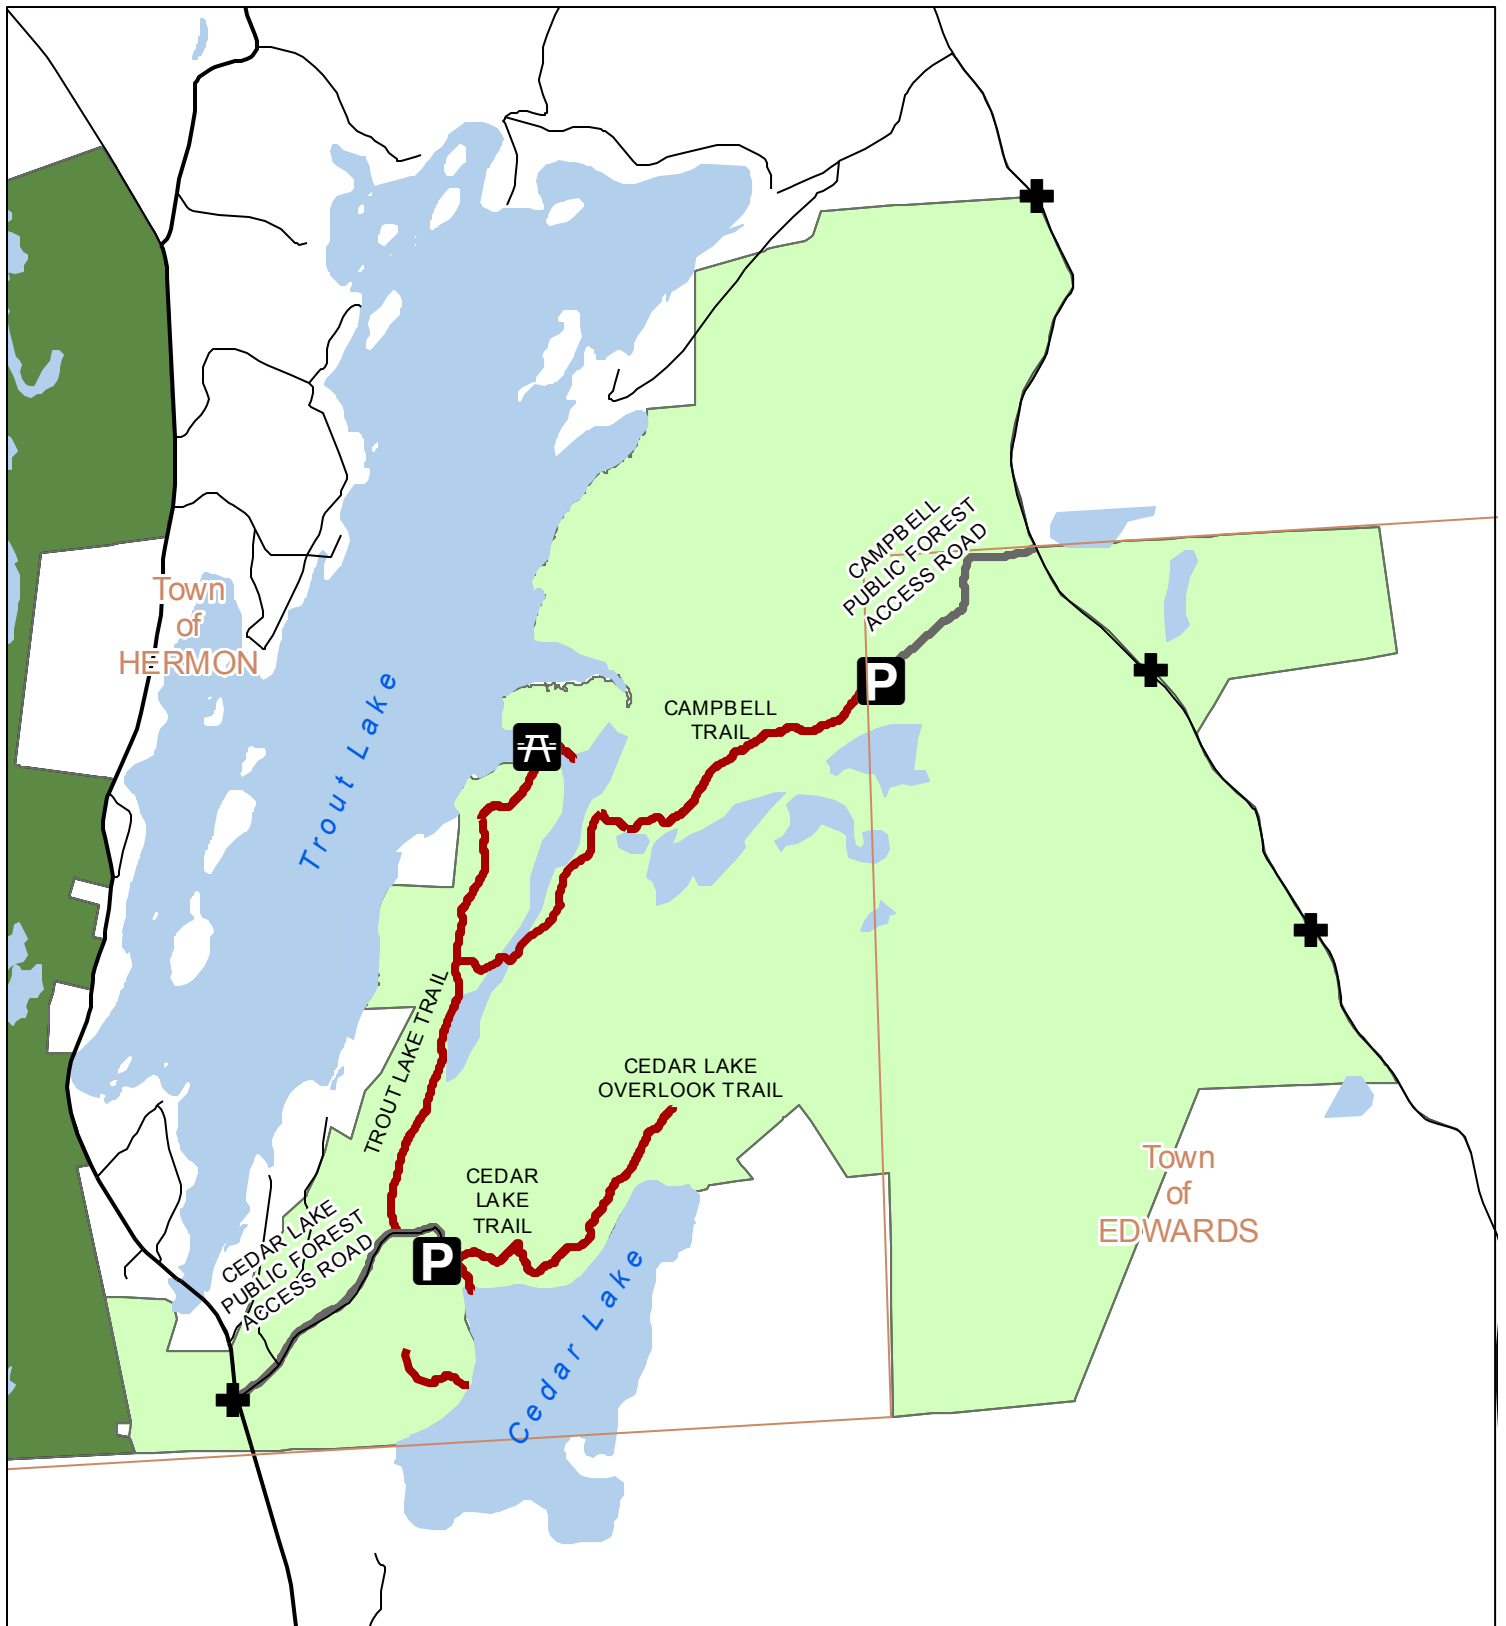

# Trout Lake State Forest

	Other State Forest		STATE FOREST SIGN		Public Forest Access Road
	UNPAVED PARKING LOT		Multiple Use Trail*		
	PICNIC SITE				

\*Includes Cross Country Skiing, Hiking, Snow Shoeing, Mountain Biking